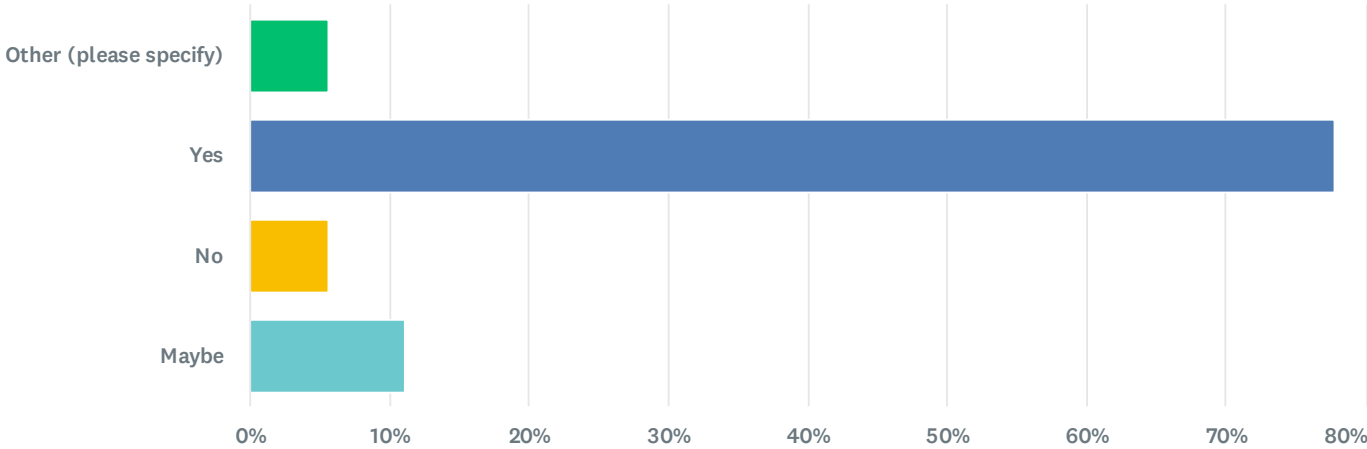

Q5 18 responses

Do you recycle glass?

#	OTHER (PLEASE SPECIFY)	DATE
1	I would but it's not collected curbside.	4/28/2026 11:49 AM

Q6 18 responses

Would you recycle glass if it were collected curbside (similar to cardboard)?