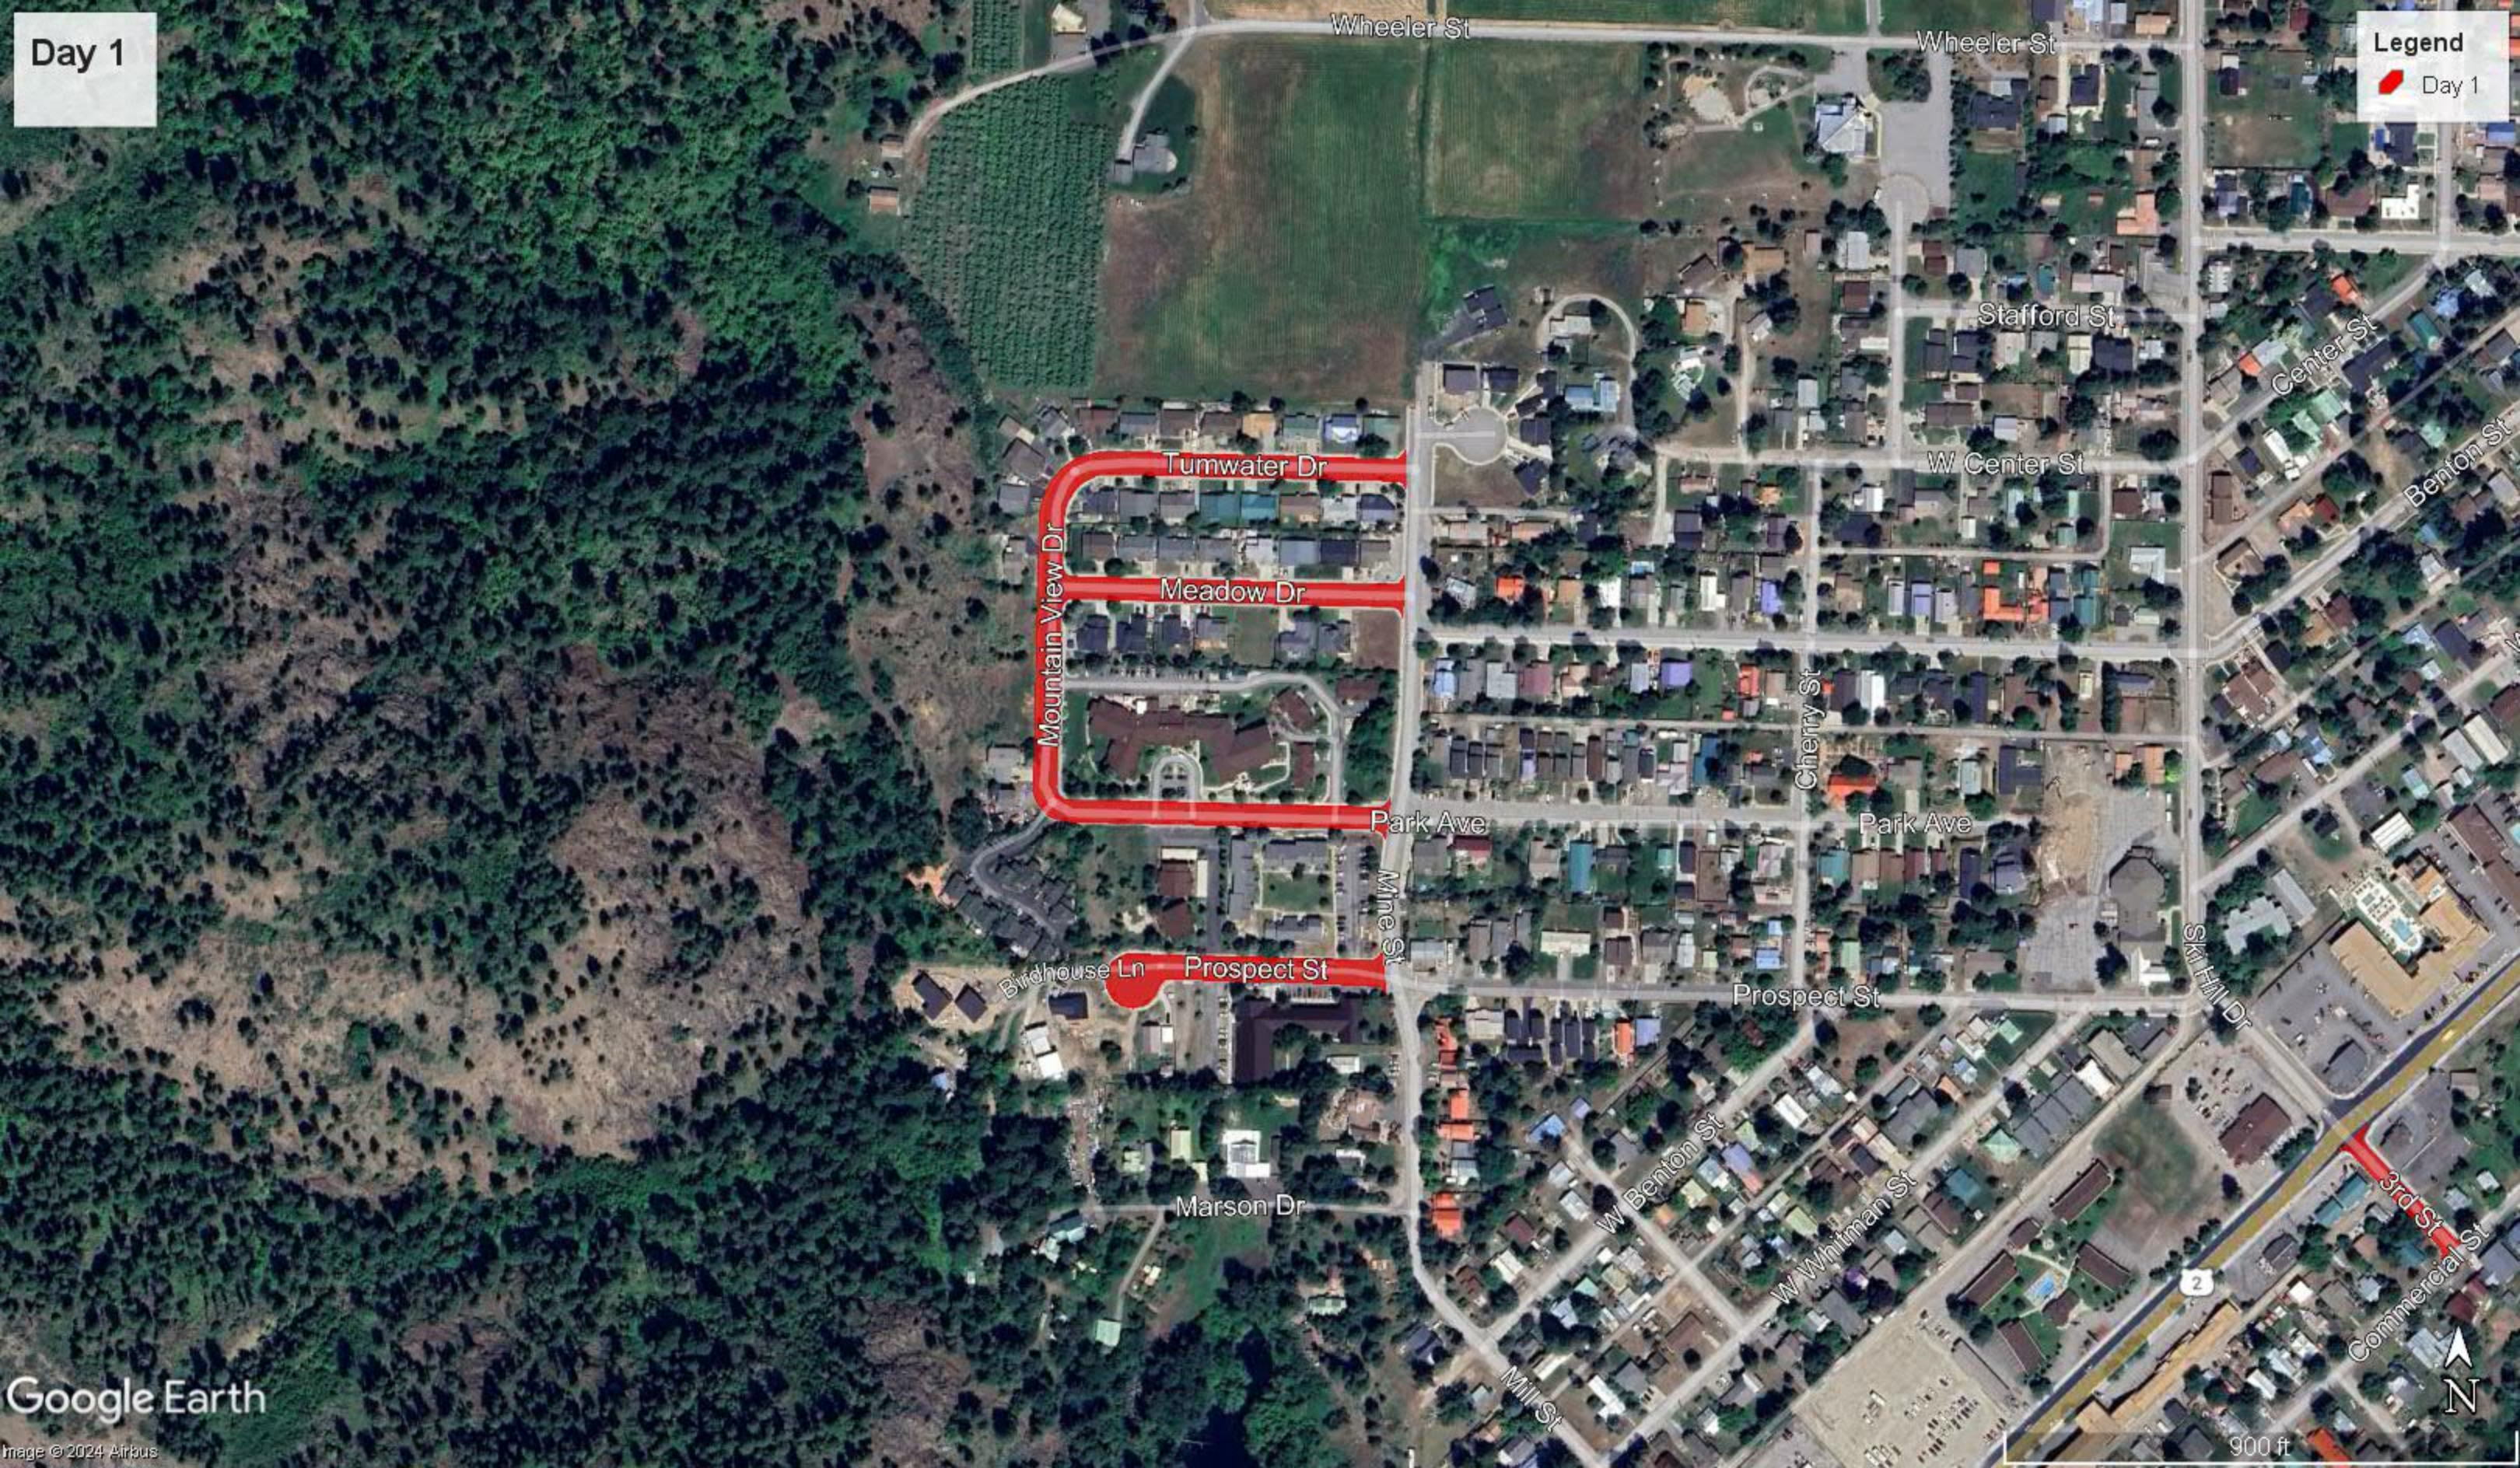

Day 1

Legend

Day 1

Google Earth

Image © 2024 Airbus

900 ft