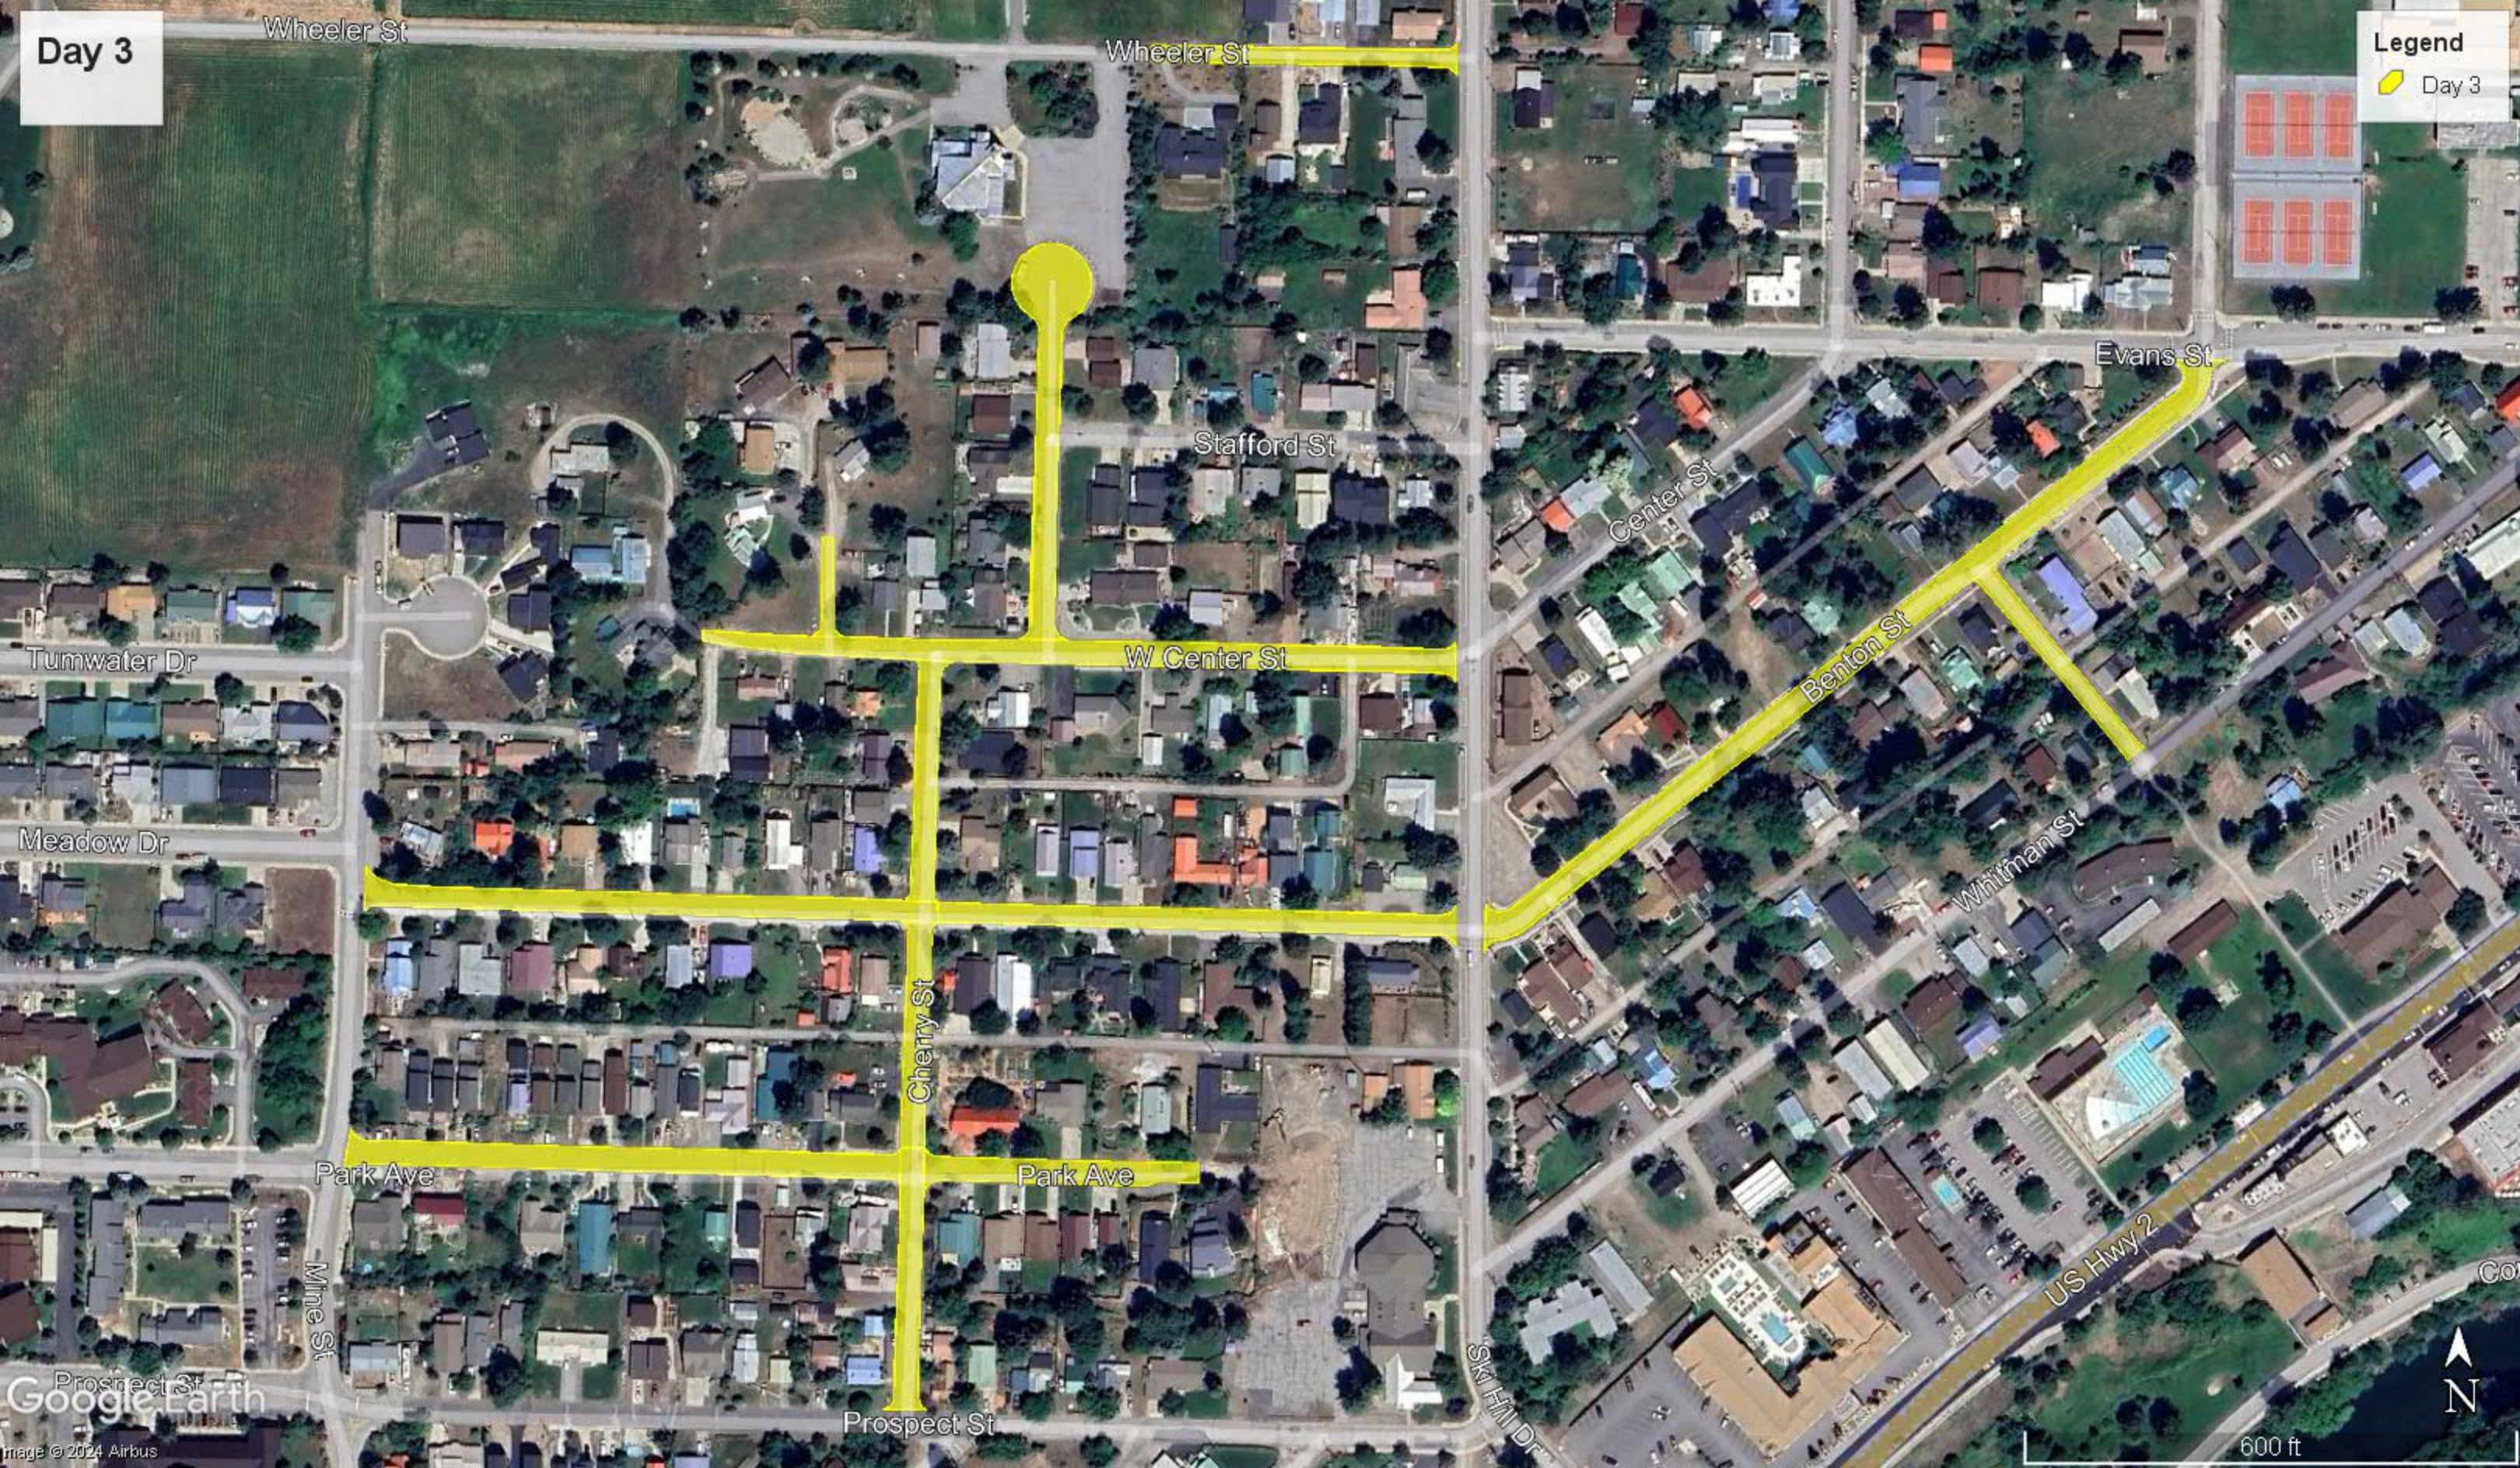

Image © 2024 Airbus

900 ft

Day 2

Legend
Day 2

Google Earth

Image © 2024 Airbus

900 ft

Day 3

Legend
Day 3

Wheeler St

Wheeler St

Stafford St

Evans St

Tumwater Dr

W Center St

Center St