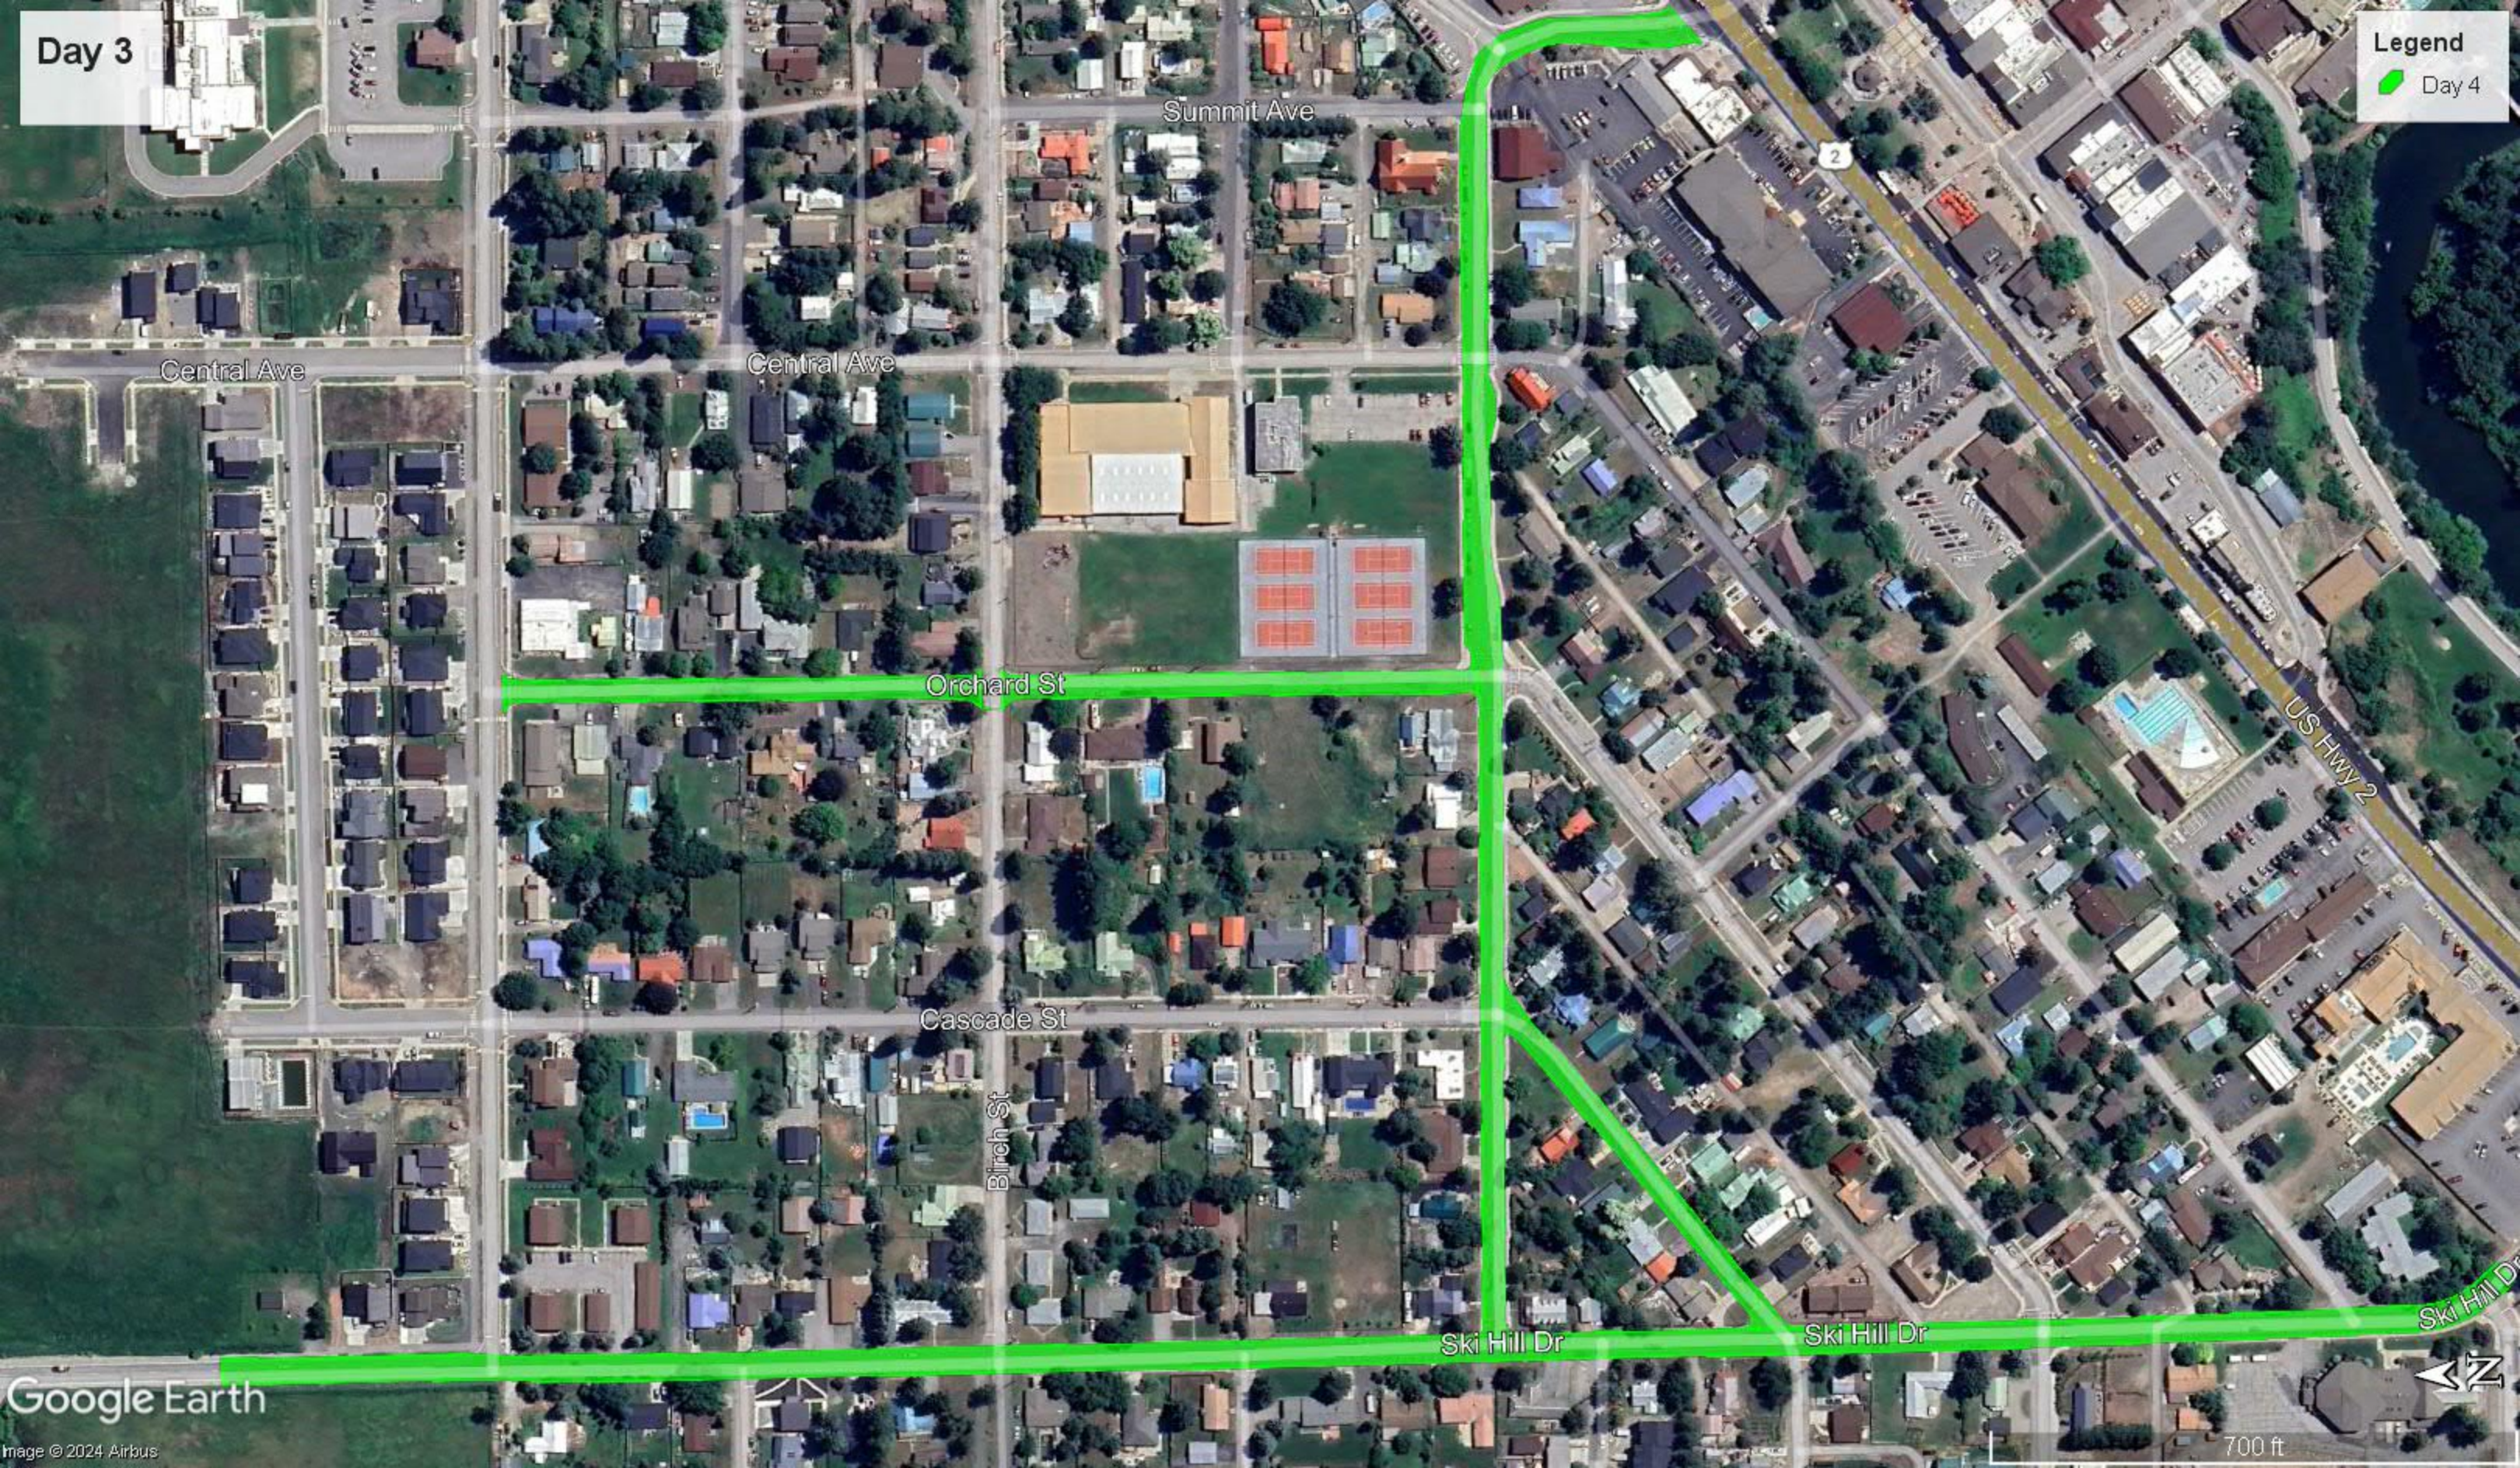

Prospect St

SKI HI DR

600 ft

Day 3

Legend
Day 4

Central Ave

Central Ave

Summit Ave

Orchard St

Cascade St

Birch St

Ski Hill Dr

Ski Hill Dr

US Hwy 2

Ski Hill Dr

Google Earth