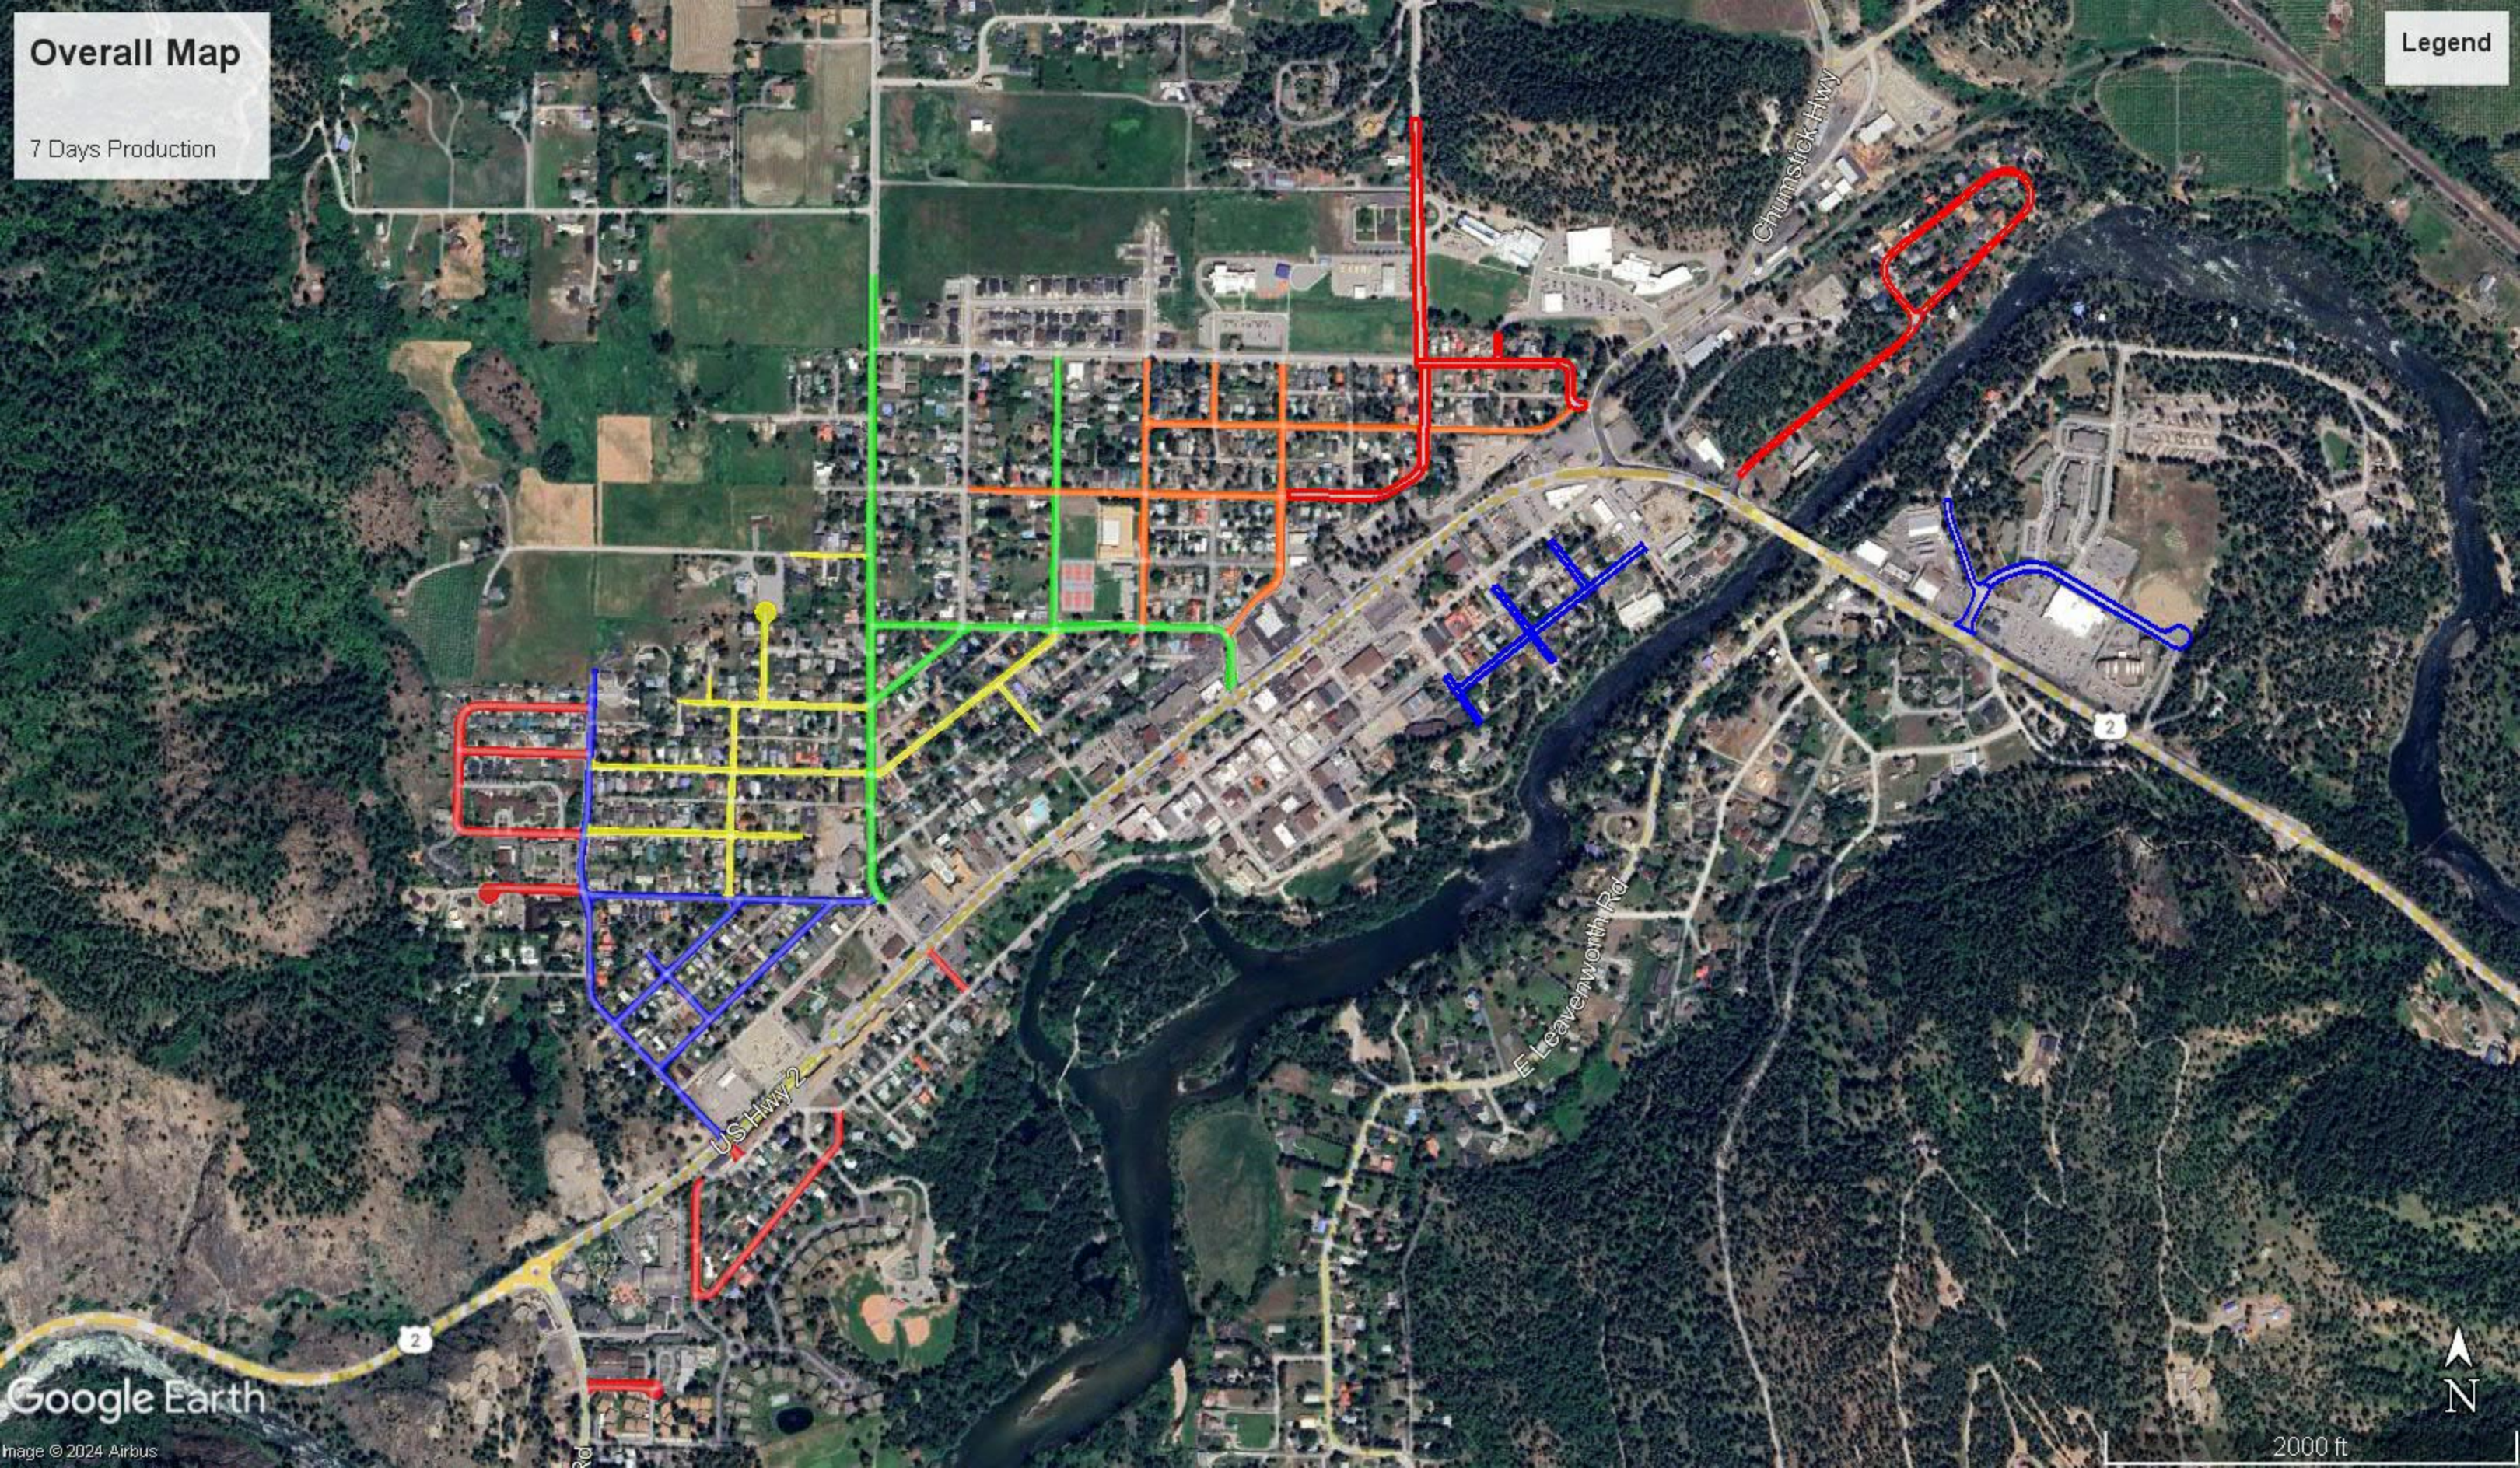

13,899

Overall Map

7 Days Production

Legend

Google Earth

Image © 2024 Airbus

2000 ft

Day 1