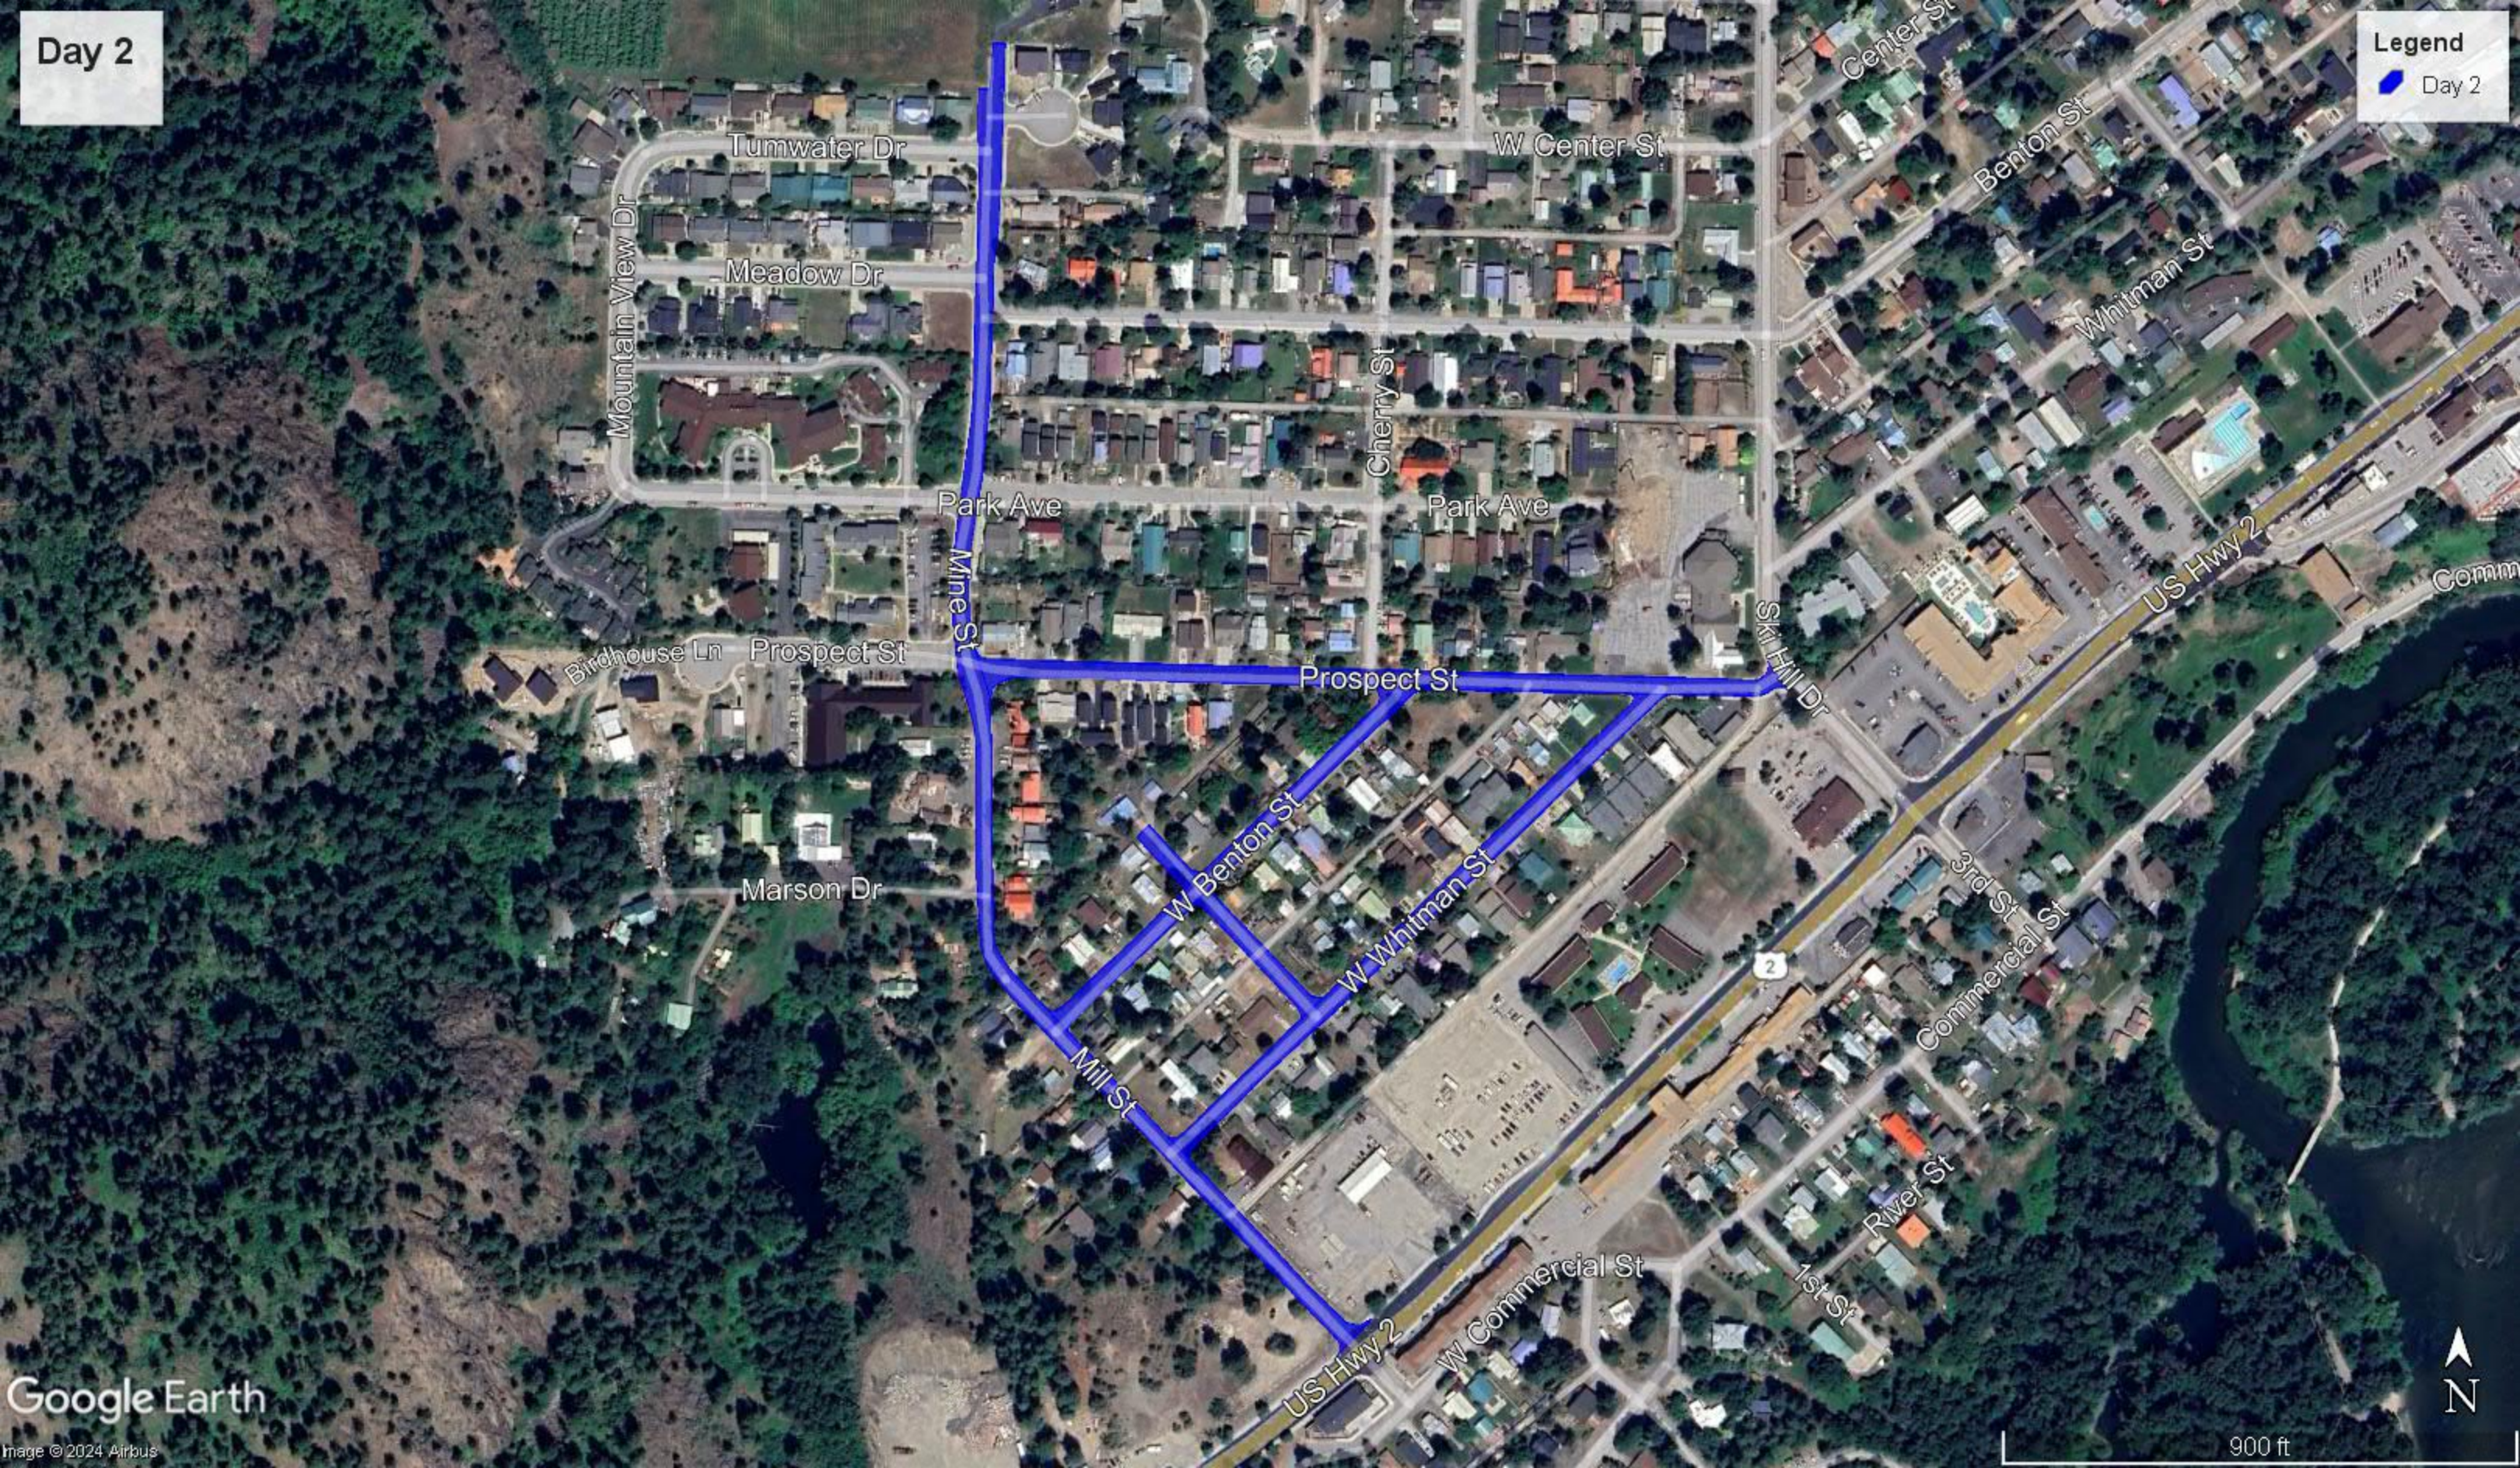

Day 2

Legend
Day 2

Google Earth

Image © 2024 Airbus

900 ft