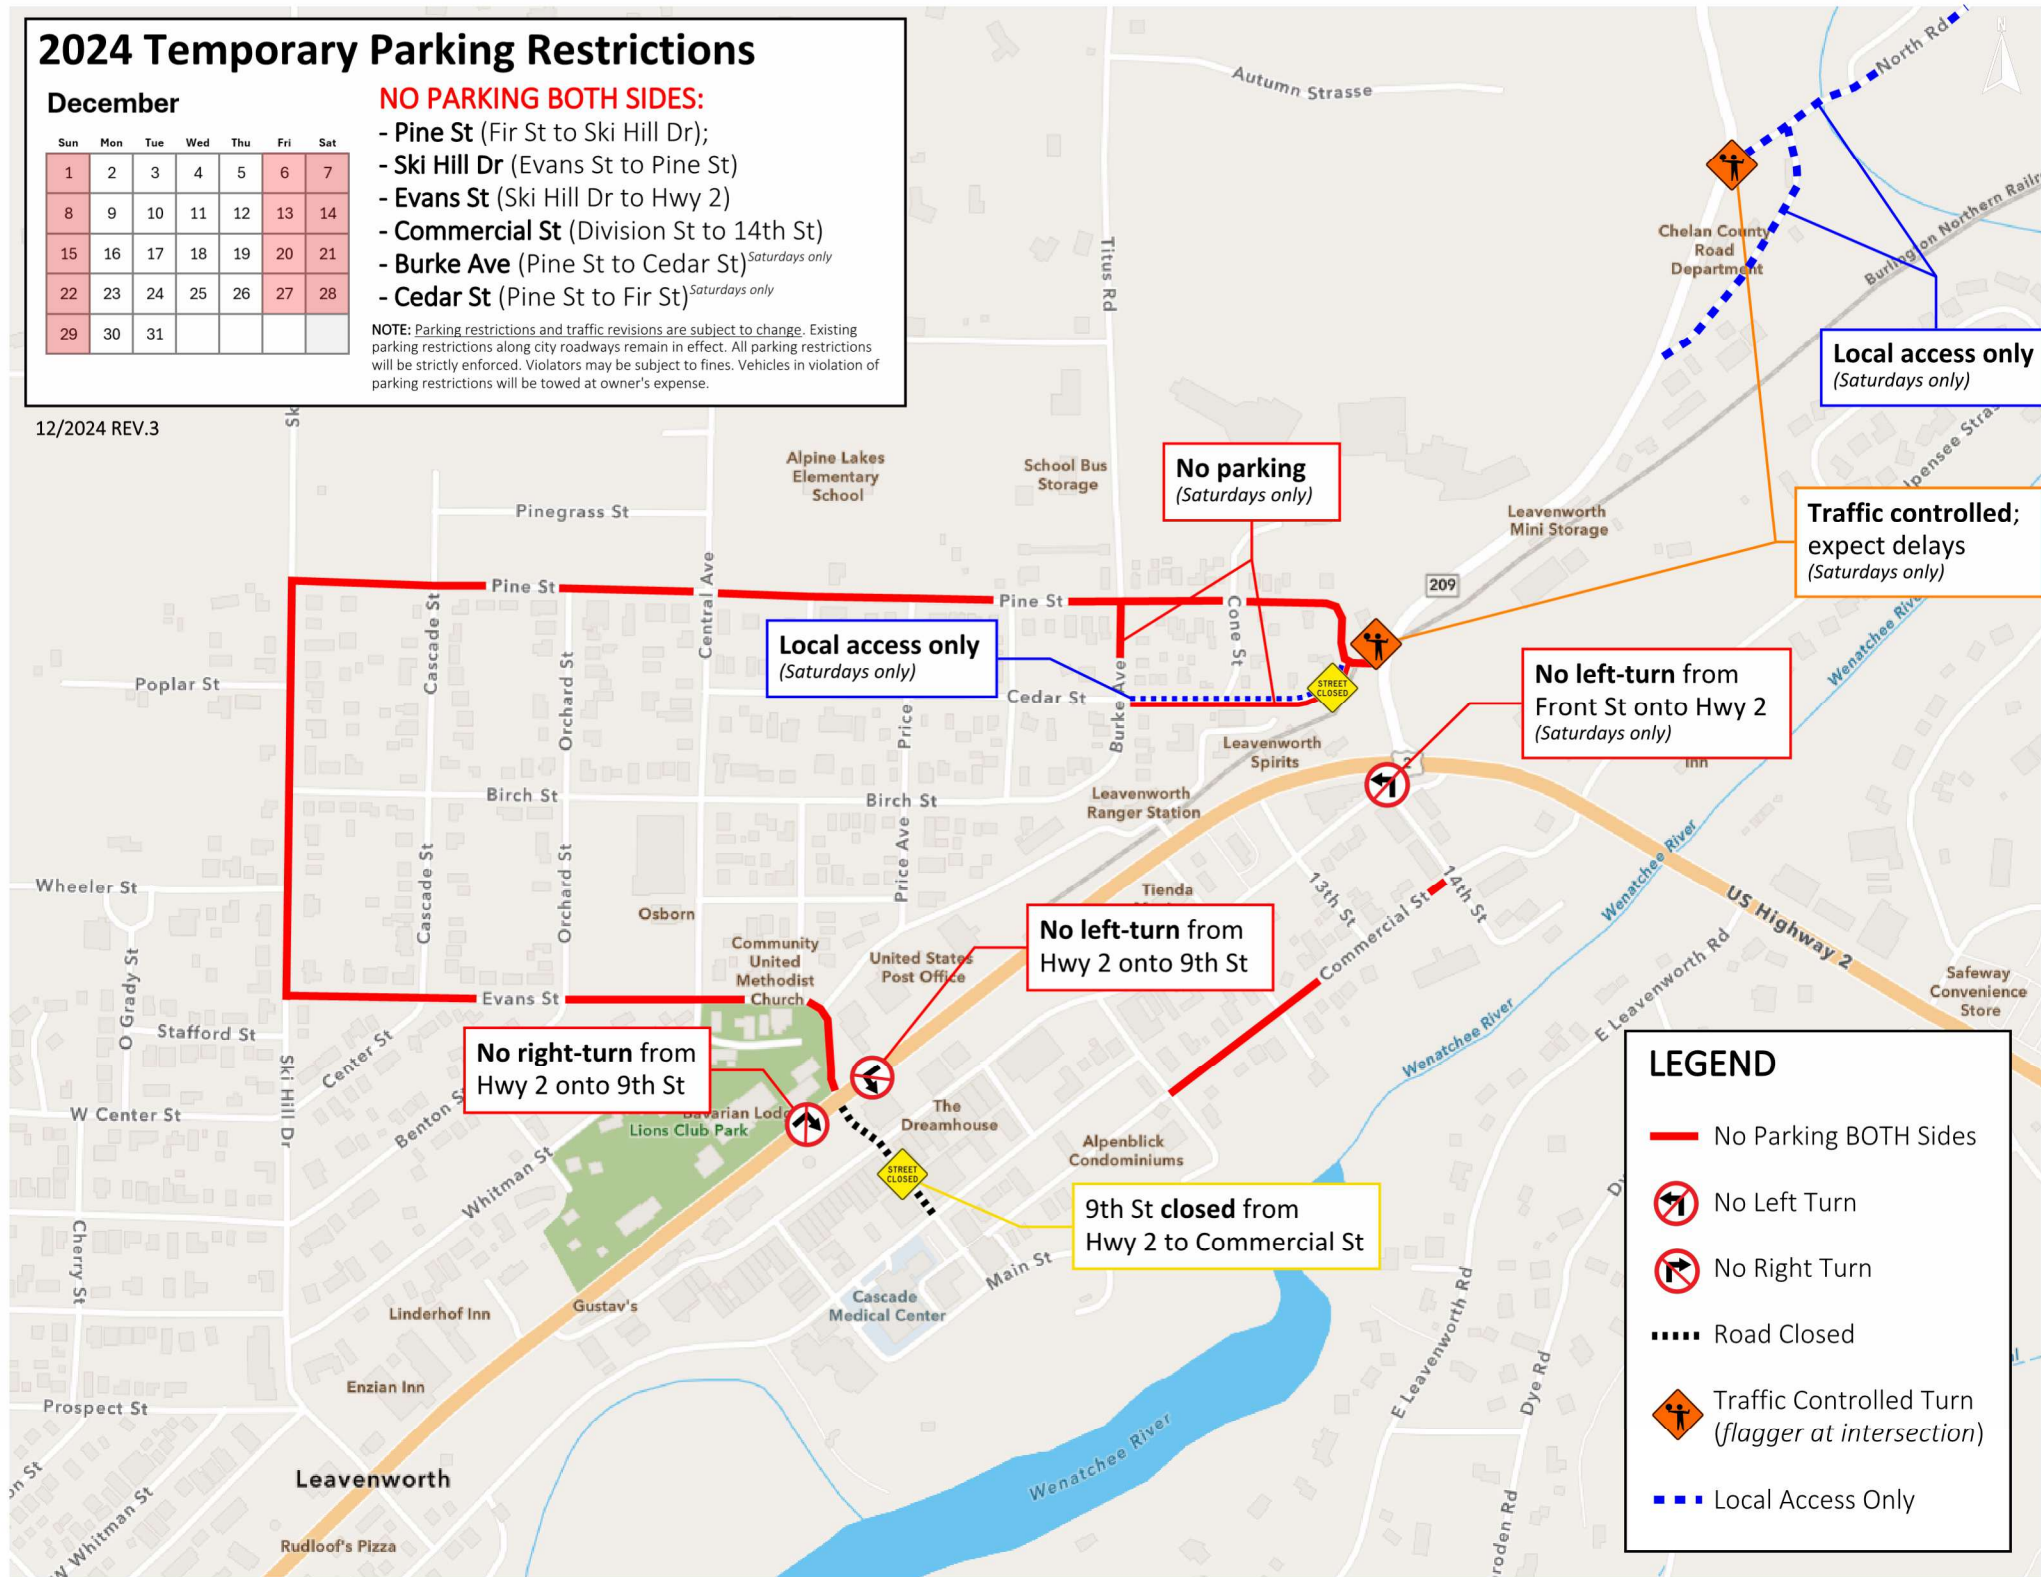

## December

Sun	Mon	Tue	Wed	Thu	Fri	Sat
1	2	3	4	5	6	7
8	9	10	11	12	13	14
15	16	17	18	19	20	21
22	23	24	25	26	27	28
29	30	31				

### NO PARKING BOTH SIDES:

- Pine St (Fir St to Ski Hill Dr);
- Ski Hill Dr (Evans St to Pine St)
- Evans St (Ski Hill Dr to Hwy 2)
- Commercial St (Division St to 14th St)
- Burke Ave (Pine St to Cedar St) *Saturdays only*
- Cedar St (Pine St to Fir St) *Saturdays only*

NOTE: Parking restrictions and traffic revisions are subject to change. Existing parking restrictions along city roadways remain in effect. All parking restrictions will be strictly enforced. Violators may be subject to fines. Vehicles in violation of parking restrictions will be towed at owner's expense.

### LEGEND

- No Parking BOTH Sides
-  No Left Turn
-  No Right Turn
- Road Closed
-  Traffic Controlled Turn (flagger at intersection)
- Local Access Only