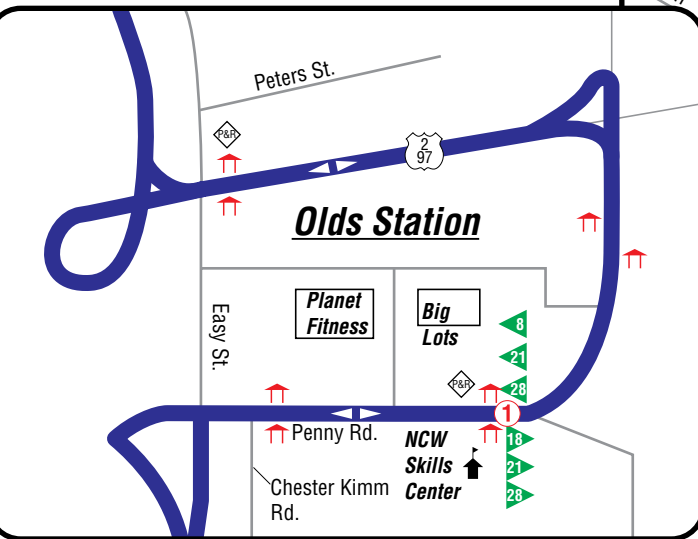

Route 22 • Wenatchee/Olds Station/Cashmere/Leavenworth Schedules on pages 44-45

Monday - Friday

Wenatchee to Leavenworth						
Depart Columbia Station	Olds Station Park-and-Ride (Southside)	Cottage Ave. & Woodring St.	Big Y Park-and-Ride (Northside)	Peshastin Turnaround	Wilkommen Park-and-Ride	Arrive US 2 & Mill St.
T	1	2	3	4	5	6
4:30	4:41	4:54	5:04	5:07	5:13	5:20
5:00	5:11	5:24	5:34	5:37	5:43	5:50
5:30	5:41	5:54	6:04	6:07	6:13	6:20
6:00	6:12	6:25	6:35	6:38	6:44	6:51
6:30	6:42	6:55	7:05	7:08	7:14	7:21
7:00	7:12	7:25	7:35	7:38	7:44	7:51
7:30	7:42	7:55	8:05	8:08	8:14	8:22
8:00	8:12	8:25	8:35	8:38	8:44	8:52
9:00	9:12	9:25	9:35	9:38	9:44	9:52
10:00	10:12	10:25	10:35	10:38	10:44	10:53
11:00	11:13	11:26	11:36	11:39	11:45	11:54
12:00	12:14	12:27	12:37	12:40	12:46	12:55
1:05	1:19	1:32	1:42	1:45	1:51	2:01
1:35	1:49	2:02	2:12	2:15	2:21	2:31
2:05	2:19	2:32	2:42	2:45	2:52	3:02
2:40	2:54	3:07	3:17	3:20	3:27	3:37
3:15	3:29	3:42	3:52	3:55	4:02	4:12
3:45	3:59	4:12	4:22	4:25	4:32	4:42
4:20	4:34	4:47	4:57	5:00	5:07	5:16
4:55	5:09	5:22	5:32	5:35	5:42	5:51
5:40	5:52	6:05	6:15	6:18	6:25	6:32
6:25	6:37	6:50	7:00	7:03	7:10	7:17
7:30	7:42	7:55	8:05	8:08	8:15	8:22
8:20	8:32	8:45	8:55	8:58	9:05	9:12

Saturday/Sunday

Wenatchee to Leavenworth						
Depart Columbia Station	Olds Station Park-and-Ride (Southside)	Cottage Ave. & Woodring St.	Big Y Park-and-Ride (Northside)	Peshastin Turnaround	Wilkommen Park-and-Ride	Arrive US 2 & Mill St.
T	1	2	3	4	5	6
7:00	7:12	7:25	7:35	On Call	7:42	7:49
8:00	8:12	8:25	8:35	On Call	8:42	8:50
9:00	9:12	9:25	9:35	On Call	9:42	9:50
10:00	10:13	10:26	10:36	On Call	10:43	10:52
11:00	11:13	11:26	11:36	On Call	11:43	11:52
12:00	12:15	12:28	12:38	On Call	12:45	12:54
1:05	1:20	1:33	1:43	On Call	1:50	2:00
2:05	2:20	2:33	2:43	On Call	2:50	3:00
3:15	3:29	3:42	3:52	On Call	3:59	4:09
4:20	4:34	4:47	4:57	On Call	5:04	5:13
5:30	5:42	5:55	6:05	On Call	6:12	6:19
6:25	6:37	6:50	7:00	On Call	7:07	7:14