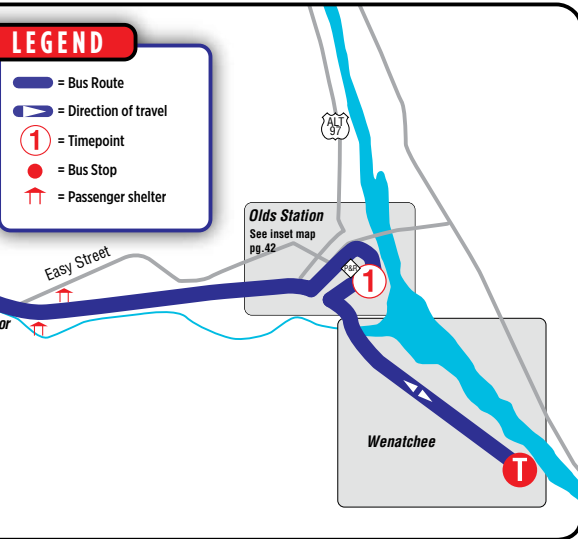

Route 22 • Wenatchee/Olds Station/Cashmere/Leavenworth Schedules on pages 44-45

Monday - Friday

Wenatchee to Leavenworth						
Depart Columbia Station	Olds Station Park-and-Ride (Southside)	Cottage Ave. & Woodring St.	Big Y Park-and-Ride (Northside)	Peshastin Turnaround	Wilkommen Park-and-Ride	Arrive US 2 & Mill St.
T	1	2	3	4	5	6
4:30	4:41	4:54	5:04	5:07	5:13	5:20
5:00	5:11	5:24	5:34	5:37	5:43	5:50
5:30	5:41	5:54	6:04	6:07	6:13	6:20
6:00	6:12	6:25	6:35	6:38	6:44	6:51
6:30	6:42	6:55	7:05	7:08	7:14	7:21
7:00	7:12	7:25	7:35	7:38	7:44	7:51
7:30	7:42	7:55	8:05	8:08	8:14	8:22
8:00	8:12	8:25	8:35	8:38	8:44	8:52
9:00	9:12	9:25	9:35	9:38	9:44	9:52
10:00	10:12	10:25	10:35	10:38	10:44	10:53
11:00	11:13	11:26	11:36	11:39	11:45	11:54
12:00	12:14	12:27	12:37	12:40	12:46	12:55
1:05	1:19	1:32	1:42	1:45	1:51	2:01
1:35	1:49	2:02	2:12	2:15	2:21	2:31
2:05	2:19	2:32	2:42	2:45	2:52	3:02
2:40	2:54	3:07	3:17	3:20	3:27	3:37
3:15	3:29	3:42	3:52	3:55	4:02	4:12
3:45	3:59	4:12	4:22	4:25	4:32	4:42
4:20	4:34	4:47	4:57	5:00	5:07	5:16
4:55	5:09	5:22	5:32	5:35	5:42	5:51
5:40	5:52	6:05	6:15	6:18	6:25	6:32
6:25	6:37	6:50	7:00	7:03	7:10	7:17
7:30	7:42	7:55	8:05	8:08	8:15	8:22
8:20	8:32	8:45	8:55	8:58	9:05	9:12