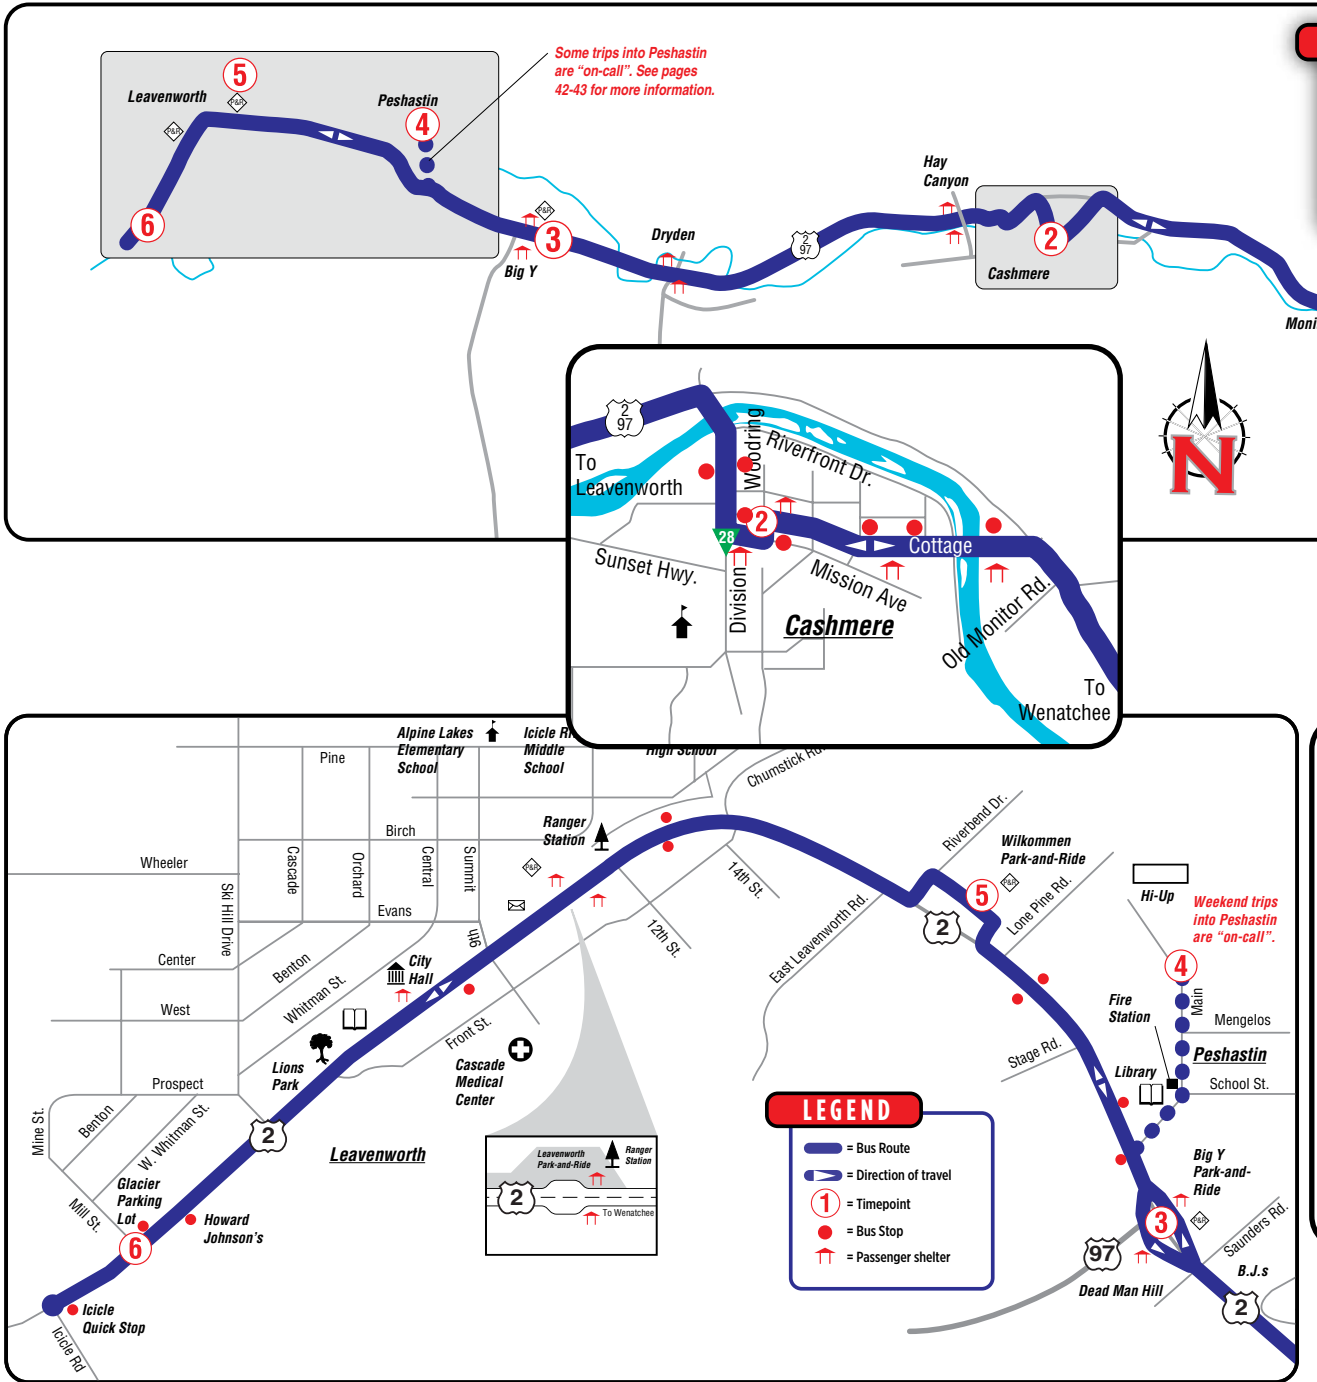

Route 22 • Wenatchee/Olds Station/Cashmere/Leavenworth Schedules on pages 44-45

Monday - Friday

Wenatchee to Leavenworth						
Depart Columbia Station	Olds Station Park-and-Ride (Southside)	Cottage Ave. & Woodring St.	Big Y Park-and-Ride (Northside)	Peshastin Turnaround	Wilkommen Park-and-Ride	Arrive US 2 & Mill St.
T	1	2	3	4	5	6
4:30	4:41	4:54	5:04	5:07	5:13	5:20
5:00	5:11	5:24	5:34	5:37	5:43	5:50
5:30	5:41	5:54	6:04	6:07	6:13	6:20
6:00	6:12	6:25	6:35	6:38	6:44	6:51
6:30	6:42	6:55	7:05	7:08	7:14	7:21
7:00	7:12	7:25	7:35	7:38	7:44	7:51
7:30	7:42	7:55	8:05	8:08	8:14	8:22
8:00	8:12	8:25	8:35	8:38	8:44	8:52
9:00	9:12	9:25	9:35	9:38	9:44	9:52
10:00	10:12	10:25	10:35	10:38	10:44	10:53
11:00	11:13	11:26	11:36	11:39	11:45	11:54
12:00	12:14	12:27	12:37	12:40	12:46	12:55
1:05	1:19	1:32	1:42	1:45	1:51	2:01
1:35	1:49	2:02	2:12	2:15	2:21	2:31
2:05	2:19	2:32	2:42	2:45	2:52	3:02
2:40	2:54	3:07	3:17	3:20	3:27	3:37
3:15	3:29	3:42	3:52	3:55	4:02	4:12
3:45	3:59	4:12	4:22	4:25	4:32	4:42
4:20	4:34	4:47	4:57	5:00	5:07	5:16
4:55	5:09	5:22	5:32	5:35	5:42	5:51
5:40	5:52	6:05	6:15	6:18	6:25	6:32
6:25	6:37	6:50	7:00	7:03	7:10	7:17
7:30	7:42	7:55	8:05	8:08	8:15	8:22
8:20	8:32	8:45	8:55	8:58	9:05	9:12

Saturday/Sunday

Wenatchee to Leavenworth						
Depart Columbia Station	Olds Station Park-and-Ride (Southside)	Cottage Ave. & Woodring St.	Big Y Park-and-Ride (Northside)	Peshastin Turnaround	Wilkommen Park-and-Ride	Arrive US 2 & Mill St.
T	1	2	3	4	5	6
7:00	7:12	7:25	7:35	On Call	7:42	7:49
8:00	8:12	8:25	8:35	On Call	8:42	8:50
9:00	9:12	9:25	9:35	On Call	9:42	9:50
10:00	10:13	10:26	10:36	On Call	10:43	10:52
11:00	11:13	11:26	11:36	On Call	11:43	11:52
12:00	12:15	12:28	12:38	On Call	12:45	12:54
1:05	1:20	1:33	1:43	On Call	1:50	2:00
2:05	2:20	2:33	2:43	On Call	2:50	3:00
3:15	3:29	3:42	3:52	On Call	3:59	4:09
4:20	4:34	4:47	4:57	On Call	5:04	5:13
5:30	5:42	5:55	6:05	On Call	6:12	6:19
6:25	6:37	6:50	7:00	On Call	7:07	7:14