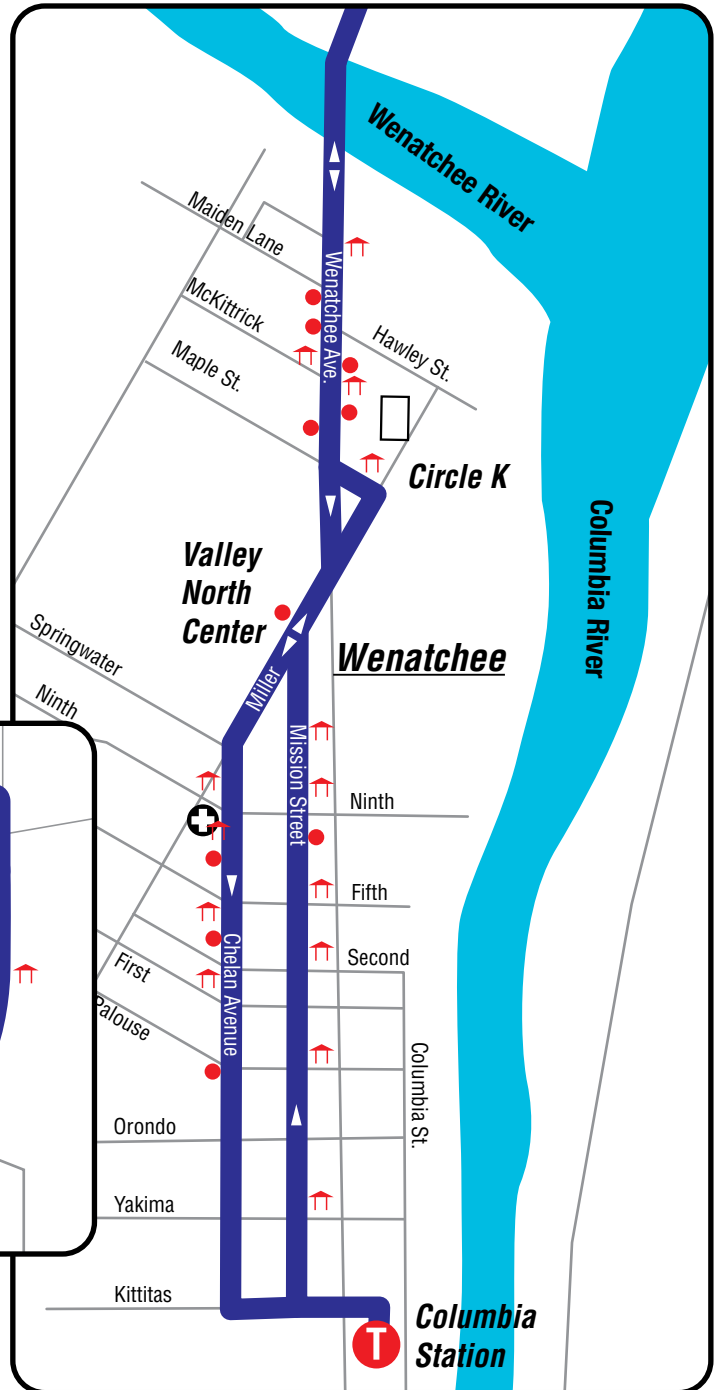

Route 22 • Wenatchee/Olds Station/Cashmere/Leavenworth Schedules on pages 44-45

Monday - Friday

Wenatchee to Leavenworth						
Depart Columbia Station	Olds Station Park-and-Ride (Southside)	Cottage Ave. & Woodring St.	Big Y Park-and-Ride (Northside)	Peshastin Turnaround	Wilkommen Park-and-Ride	Arrive US 2 & Mill St.
T	1	2	3	4	5	6
4:30	4:41	4:54	5:04	5:07	5:13	5:20
5:00	5:11	5:24	5:34	5:37	5:43	5:50
5:30	5:41	5:54	6:04	6:07	6:13	6:20
6:00	6:12	6:25	6:35	6:38	6:44	6:51
6:30	6:42	6:55	7:05	7:08	7:14	7:21
7:00	7:12	7:25	7:35	7:38	7:44	7:51
7:30	7:42	7:55	8:05	8:08	8:14	8:22
8:00	8:12	8:25	8:35	8:38	8:44	8:52
9:00	9:12	9:25	9:35	9:38	9:44	9:52
10:00	10:12	10:25	10:35	10:38	10:44	10:53
11:00	11:13	11:26	11:36	11:39	11:45	11:54
12:00	12:14	12:27	12:37	12:40	12:46	12:55
1:05	1:19	1:32	1:42	1:45	1:51	2:01
1:35	1:49	2:02	2:12	2:15	2:21	2:31
2:05	2:19	2:32	2:42	2:45	2:52	3:02
2:40	2:54	3:07	3:17	3:20	3:27	3:37
3:15	3:29	3:42	3:52	3:55	4:02	4:12
3:45	3:59	4:12	4:22	4:25	4:32	4:42
4:20	4:34	4:47	4:57	5:00	5:07	5:16
4:55	5:09	5:22	5:32	5:35	5:42	5:51
5:40	5:52	6:05	6:15	6:18	6:25	6:32
6:25	6:37	6:50	7:00	7:03	7:10	7:17
7:30	7:42	7:55	8:05	8:08	8:15	8:22
8:20	8:32	8:45	8:55	8:58	9:05	9:12

Saturday/Sunday

Wenatchee to Leavenworth						
Depart Columbia Station	Olds Station Park-and-Ride (Southside)	Cottage Ave. & Woodring St.	Big Y Park-and-Ride (Northside)	Peshastin Turnaround	Wilkommen Park-and-Ride	Arrive US 2 & Mill St.
T	1	2	3	4	5	6
7:00	7:12	7:25	7:35	On Call	7:42	7:49
8:00	8:12	8:25	8:35	On Call	8:42	8:50
9:00	9:12	9:25	9:35	On Call	9:42	9:50
10:00	10:13	10:26	10:36	On Call	10:43	10:52
11:00	11:13	11:26	11:36	On Call	11:43	11:52
12:00	12:15	12:28	12:38	On Call	12:45	12:54
1:05	1:20	1:33	1:43	On Call	1:50	2:00
2:05	2:20	2:33	2:43	On Call	2:50	3:00
3:15	3:29	3:42	3:52	On Call	3:59	4:09
4:20	4:34	4:47	4:57	On Call	5:04	5:13
5:30	5:42	5:55	6:05	On Call	6:12	6:19
6:25	6:37	6:50	7:00	On Call	7:07	7:14