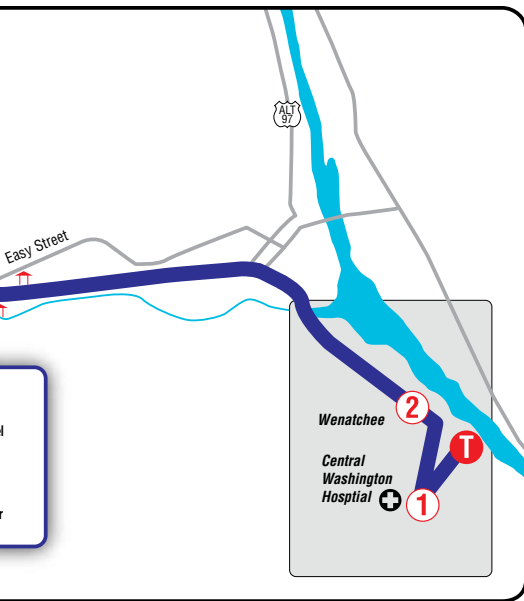

Monday - Friday					
Leavenworth to Wenatchee Express					
Depart US 2 & Mill St	Wilkommen Park-and-Ride	Big Y @ US 2/97	Chelan Ave. & 9th St.	Central Washington Hospital	Arrive Columbia Station
5	4	3	2	1	T
6:00	6:06	6:12	6:34	6:41	6:50
7:15	7:21	7:27	7:49		7:57
8:55	9:01	9:08	9:30		9:38
2:30	2:36	2:43	3:05		3:13
4:15	4:21	4:28	4:50		4:58
6:00	6:06	6:13	6:35		6:43

## BAY A-1

On certain days, Route 122 trips **highlighted** will only travel to Wilkommen Park-and-Ride. Route 32 will get you into Leavenworth. See page 44 for more information about festival schedules.

The Route 122 Express operates six round-trips each weekday between Wenatchee and Leavenworth. All bus stops in Leavenworth, including Willkommen Park-and-Ride, and on US 2 between Leavenworth and Monitor are served.

The bus serves the stops at the Big Y interchange, but will not travel into the park-and-ride lot. There is no service into Peshastin, Cashmere or Olds Station.

La Ruta 122 Express opera seis viajes de ida y vuelta cada día laborable entre Wenatchee y Leavenworth. Se presta servicio a todas las paradas de autobús en Leavenworth, incluido Willkommen Park-and-Ride, y en la US 2 entre Leavenworth y Monitor.