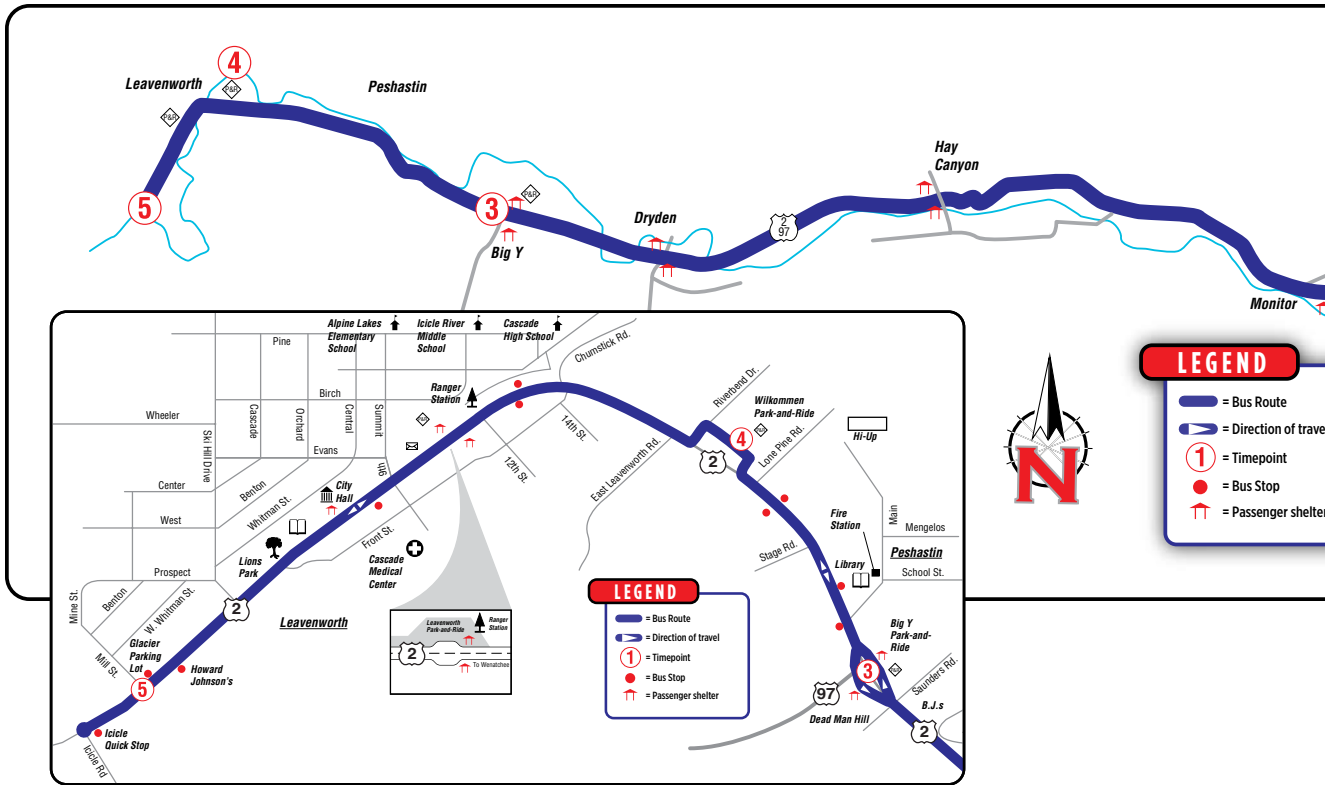

# Route 122 • Wenatchee-Leavenworth Express

Monday - Friday					
Wenatchee to Leavenworth Express					
Depart Columbia Station	Central Washington Hospital	Mission St. & 9th St.	Big Y @ US 2/97	Wilkommen Park-and-Ride	Arrive US 2 & Mill St.
T	1	2	3	4	5
6:25		6:29	6:51	6:57	7:04
8:05		8:09	8:31	8:37	8:44
10:27		10:32	10:54	11:00*	11:07
1:40		1:45	2:07	2:13	2:21
3:25		3:30	3:52	3:58	4:06
5:10		5:15	5:37	5:43	5:51
7:38	7:45	7:54	8:16	8:22	8:29

Monday - Friday					
Leavenworth to Wenatchee Express					
Depart US 2 & Mill St	Wilkommen Park-and-Ride	Big Y @ US 2/97	Chelan Ave. & 9th St.	Central Washington Hospital	Arrive Columbia Station
5	4	3	2	1	T
6:00	6:06	6:12	6:34	6:41	6:50
7:15	7:21	7:27	7:49		7:57
8:55	9:01	9:08	9:30		9:38
2:30	2:36	2:43	3:05		3:13
4:15	4:21	4:28	4:50		4:58
6:00	6:06	6:13	6:35		6:43

The Route 122 Express operates six round-trips each weekday between Wenatchee and Leavenworth. All bus stops in Leavenworth, including Willkommen Park-and-Ride, and on US 2 between Leavenworth and Monitor are served.

The bus serves the stops at the Big Y interchange, but will not travel into the park-and-ride lot. There is no service into Peshastin, Cashmere or Olds Station.

La Ruta 122 Express opera seis viajes de ida y vuelta cada día laborable entre Wenatchee y Leavenworth. Se presta servicio a todas las paradas de autobús en Leavenworth, incluido Willkommen Park-and-Ride, y en la US 2 entre Leavenworth y Monitor.