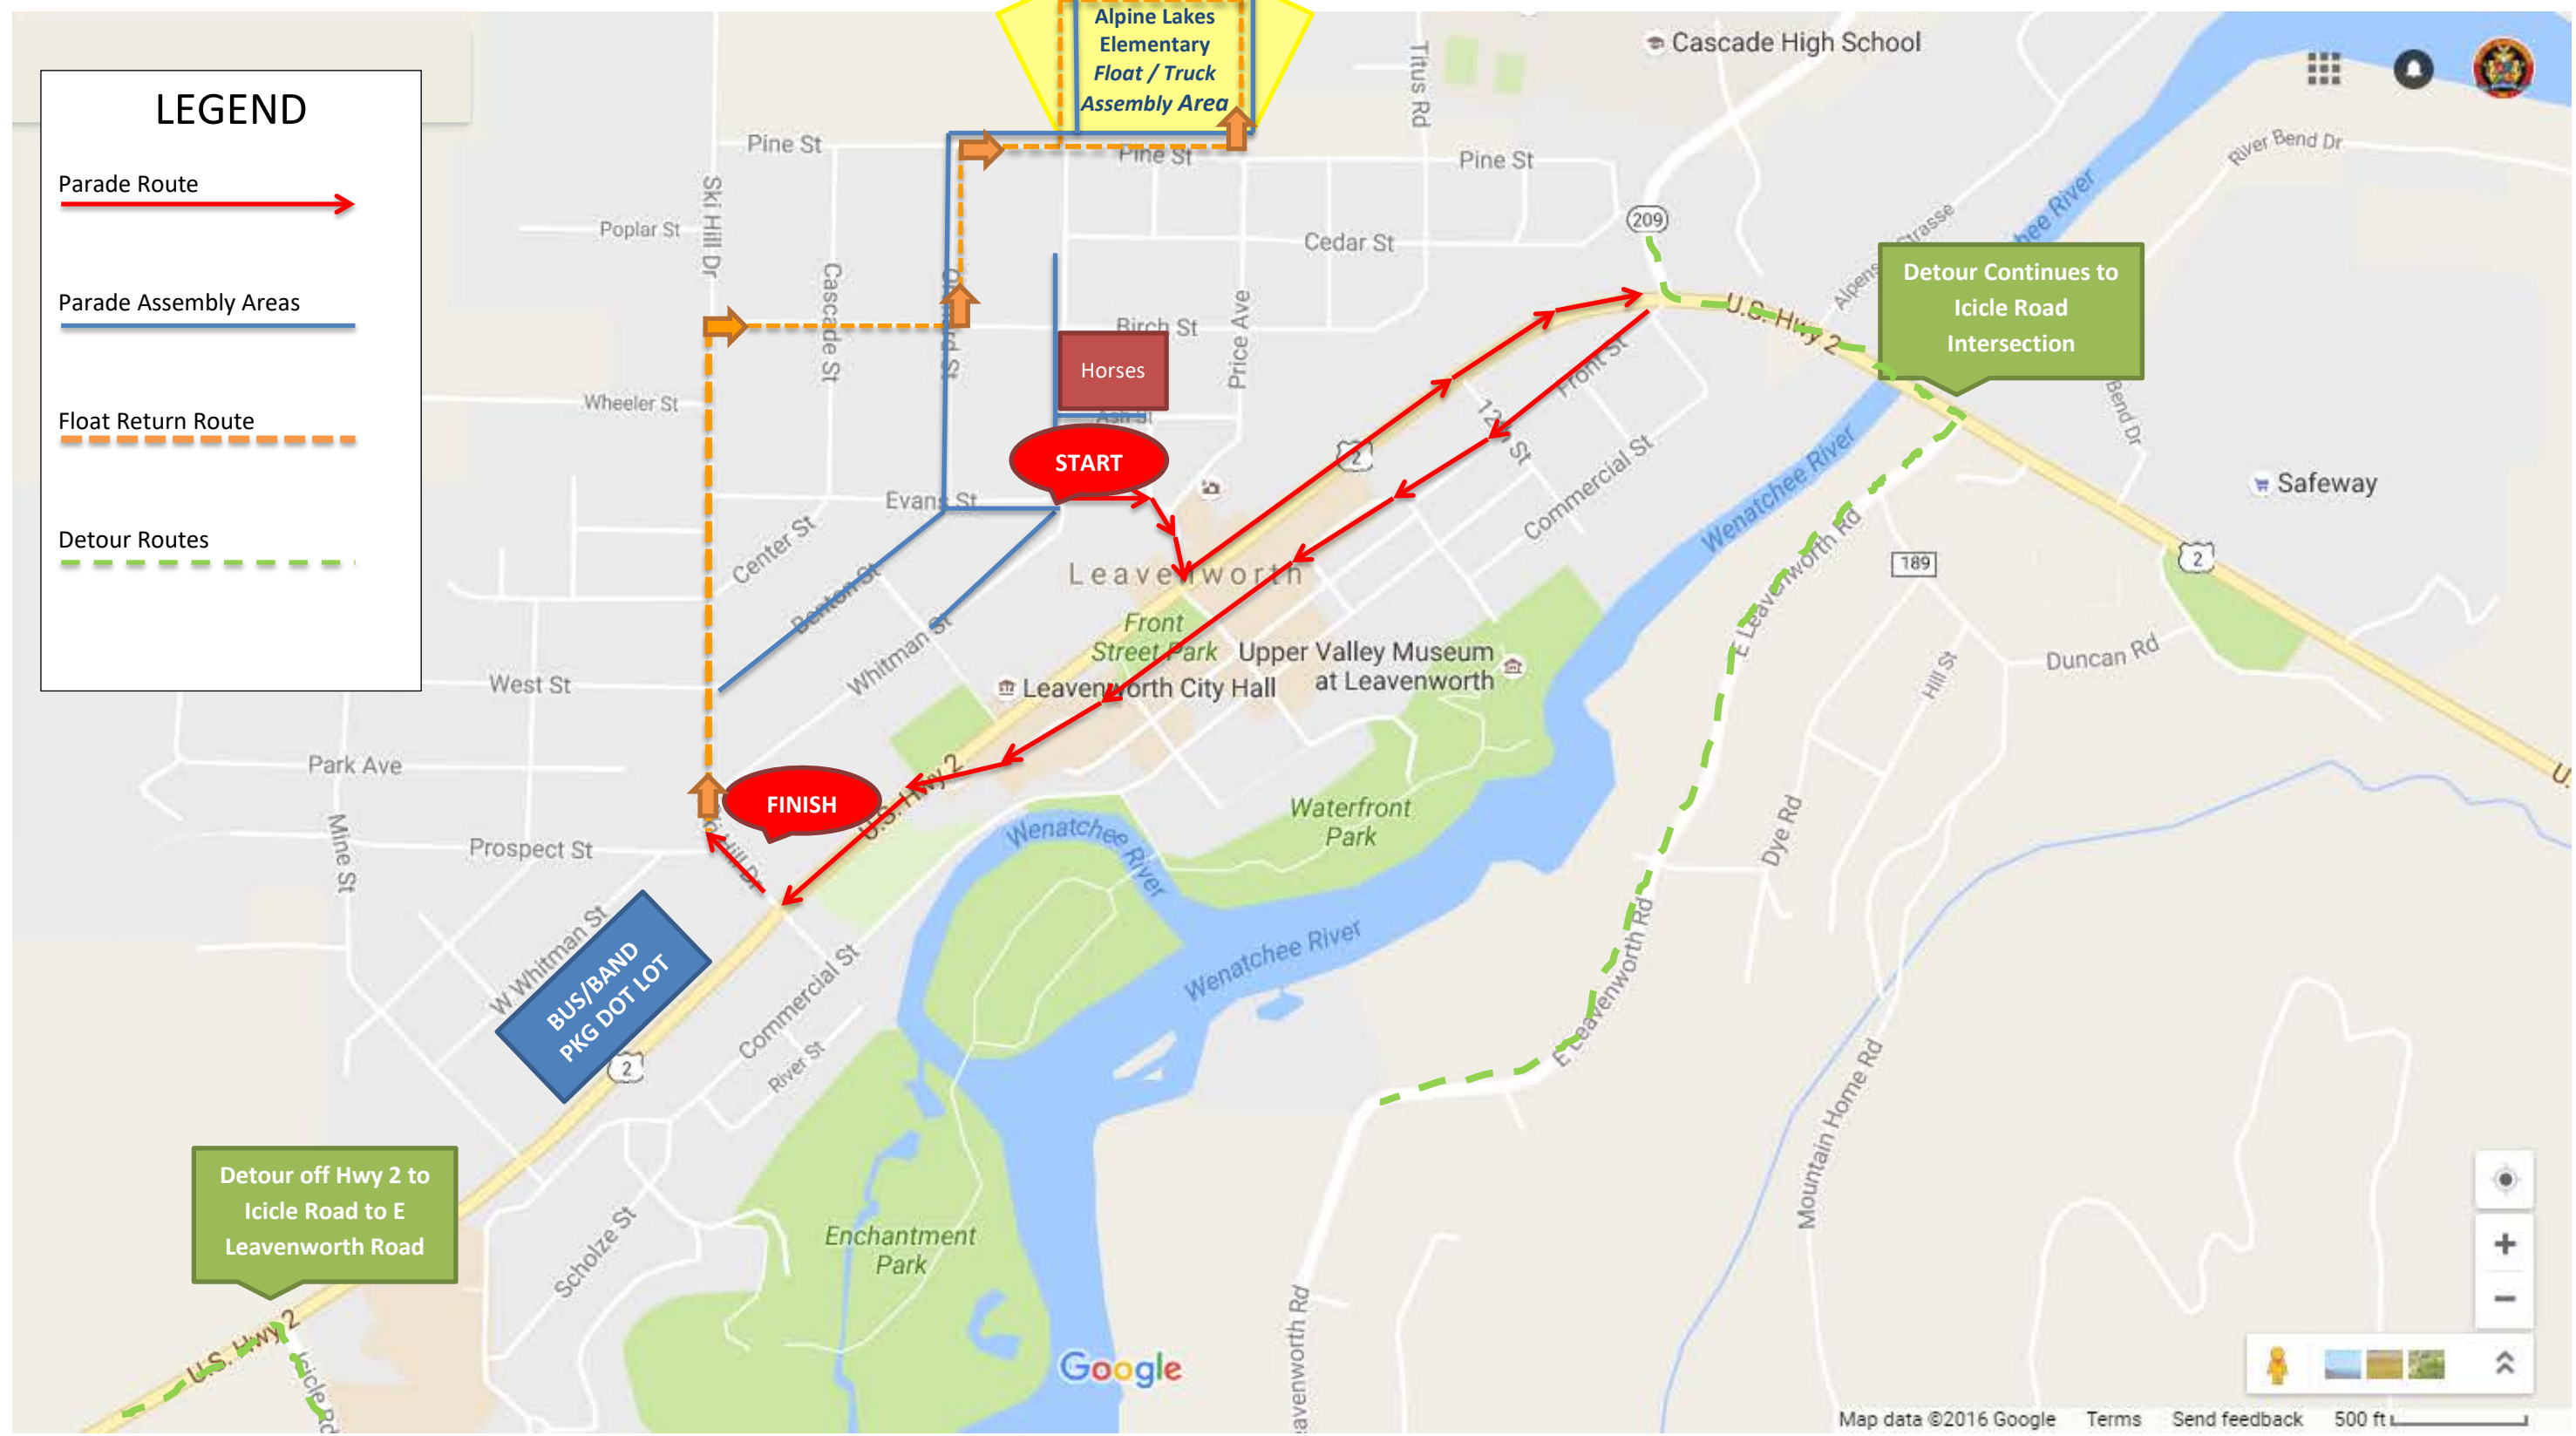

# LEGEND

Parade Route  

Parade Assembly Areas  

Float Return Route  

Detour Routes  

Alpine Lakes Elementary  
Float / Truck  
Assembly Area

START

FINISH

W Whitman St  
BUS/BAND  
PKG DOT LOT

Horses

Detour Continues to  
Icicle Road  
Intersection

Detour off Hwy 2 to  
Icicle Road to E  
Leavenworth Road