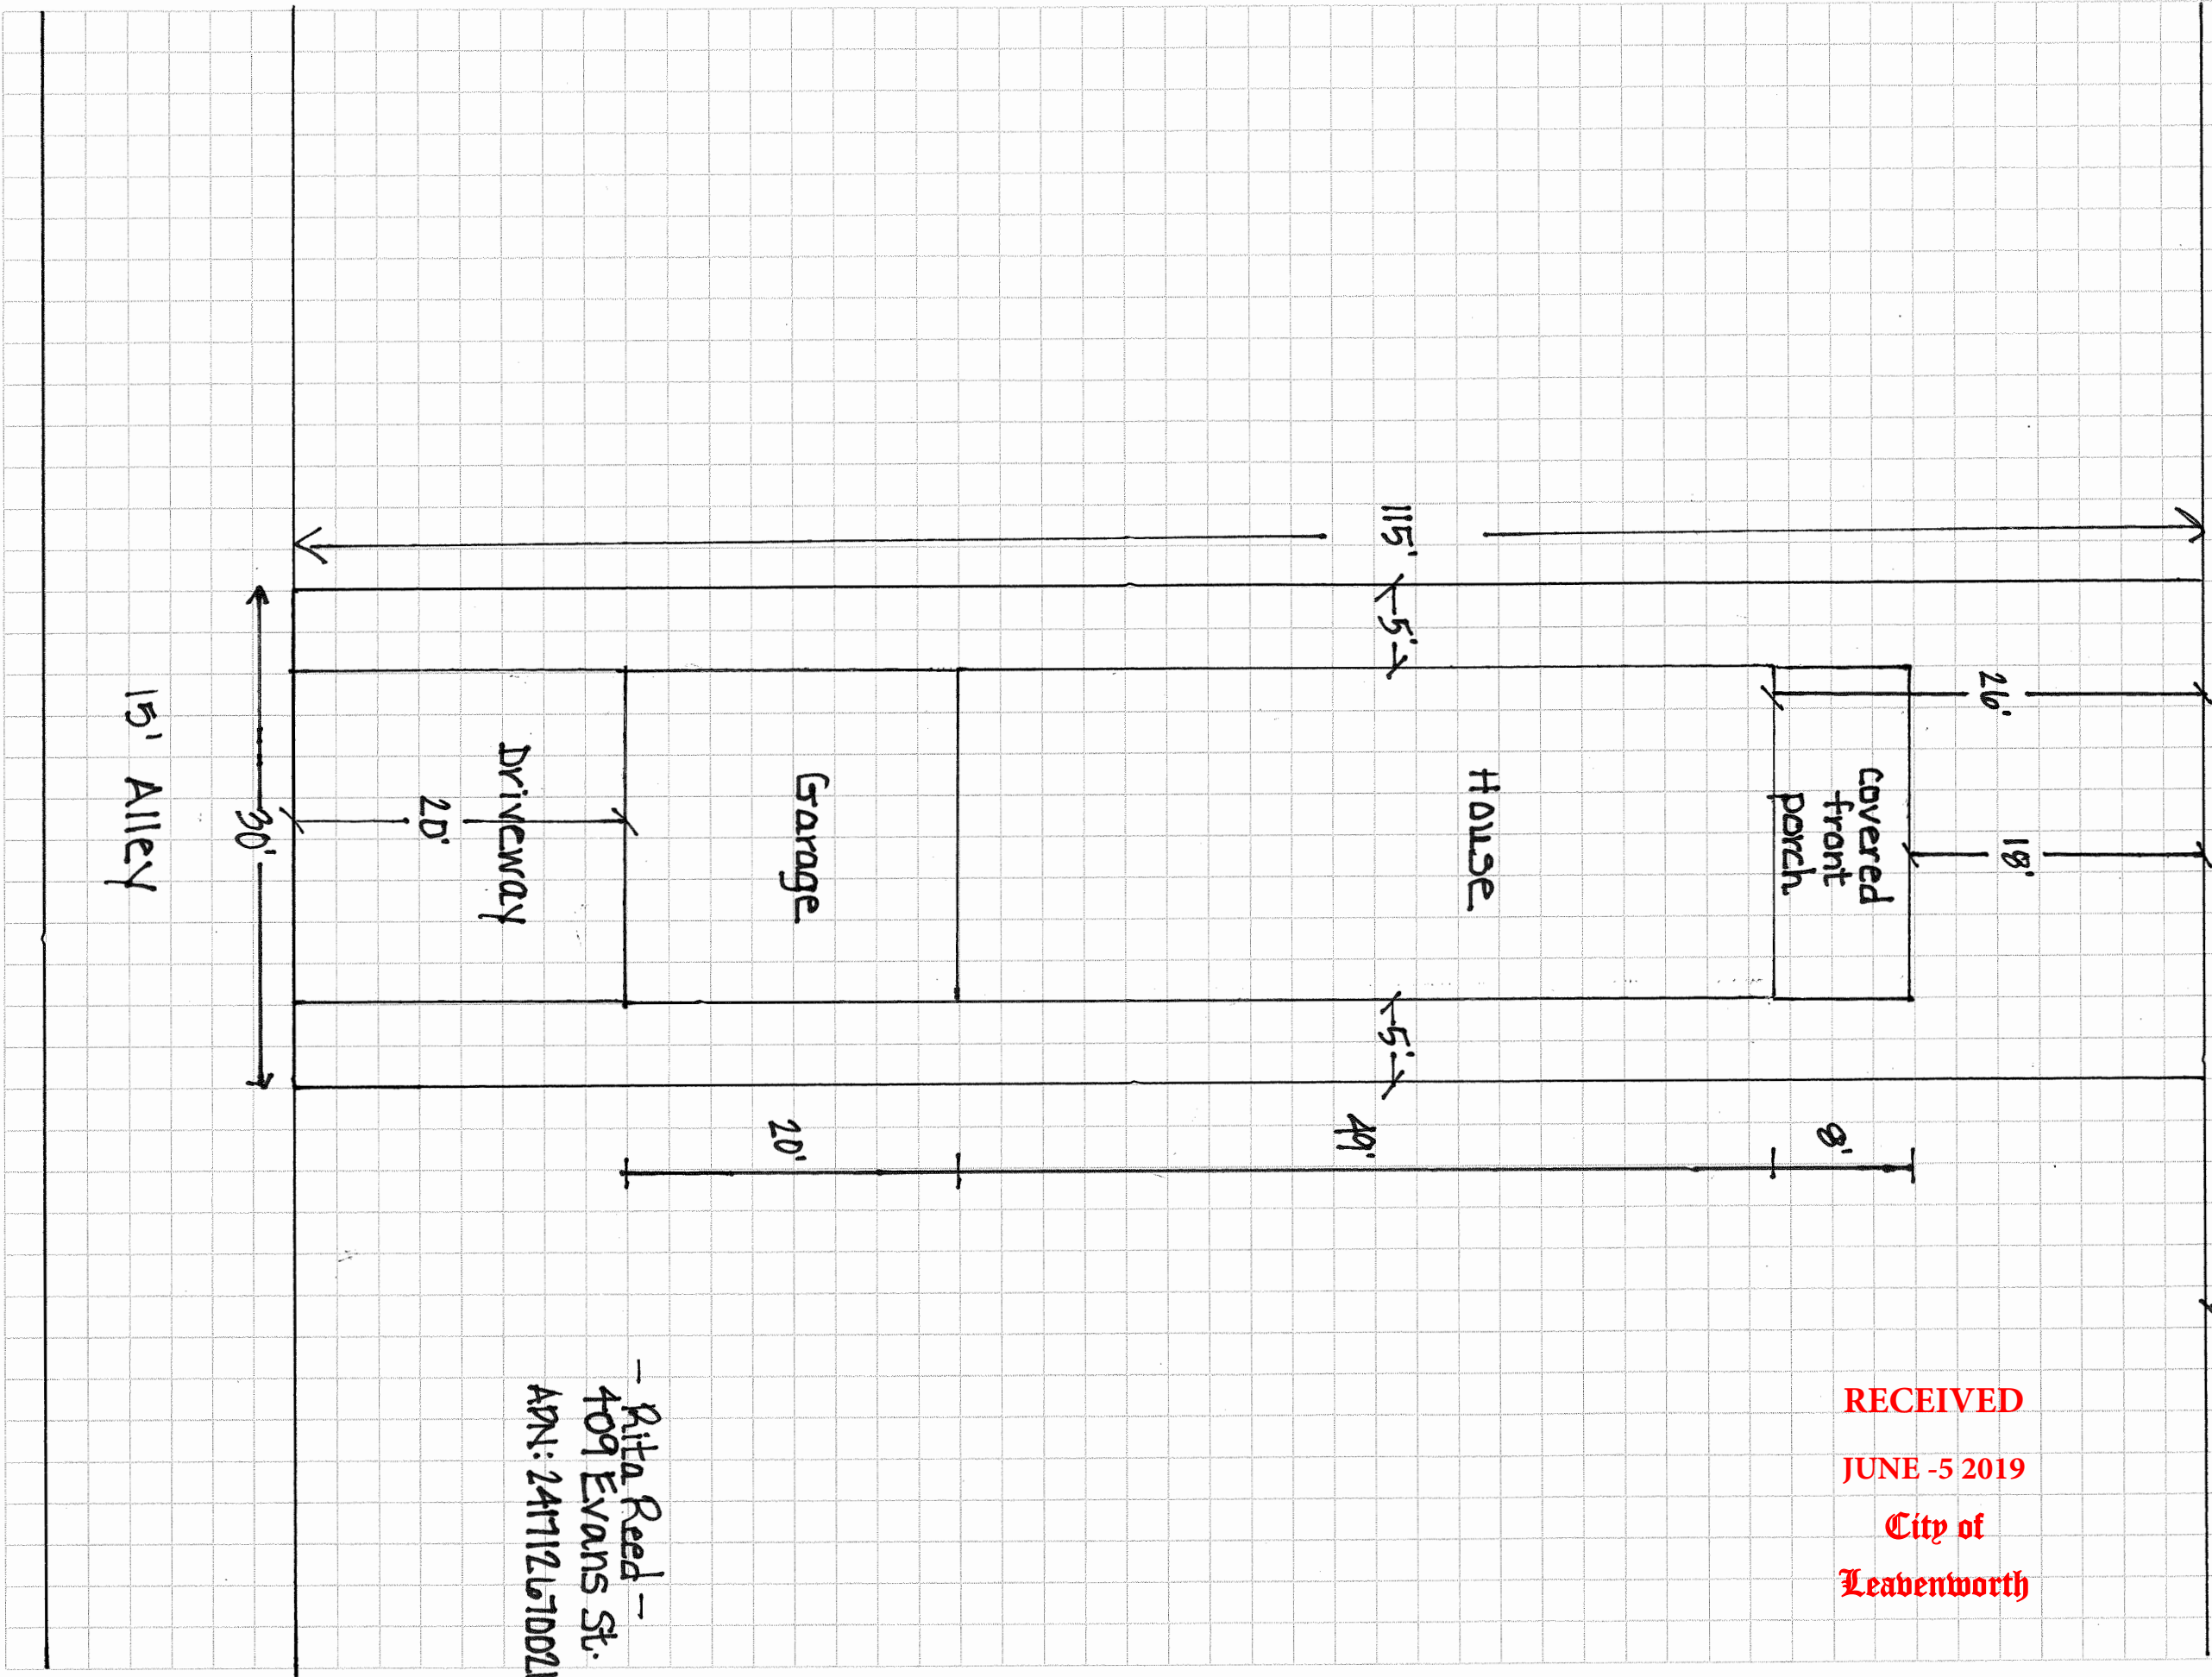

CL

Evans Street

25'

RECEIVED
JUNE -5 2019
City of
Leavenworth

- Rita Reed -
409 Evans St.
APN: 241712670026

Scale: 1" = 20'